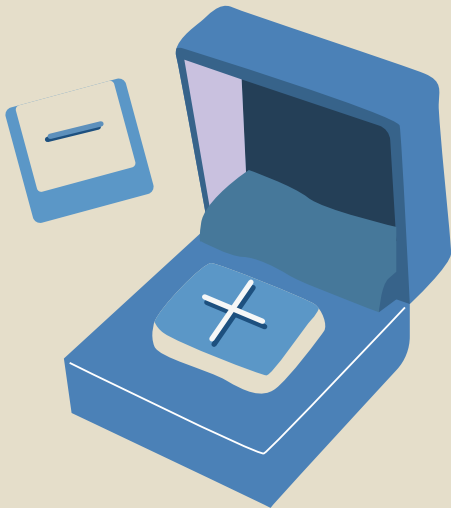

3. To turn off your product, press and hold the power button for more than 2 seconds.

STARTING