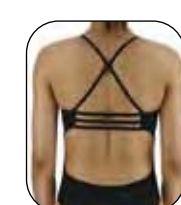

• 94% Polyester / 6% Spandex