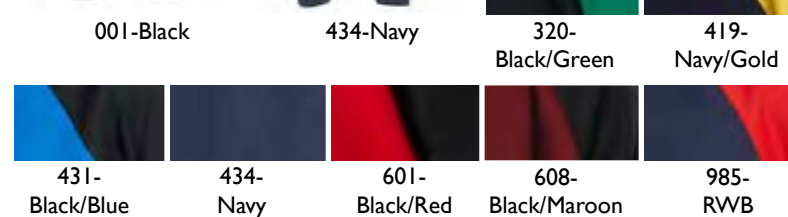

Youth

Jacket: 7720134
Pants: 7720135
Size: S-L