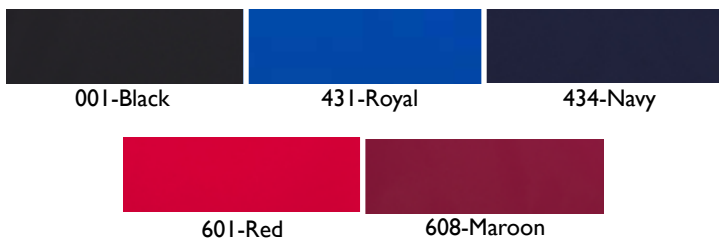

**Unisex**

Style: T28052 • Size: XS-XXXL

**Youth**

Style: T28052Y • Size: XS-XL

**Team 2.0 parka**

Style: 8-003451  
Size: XXXS-XXL

**Team Warm Up**

**Male**