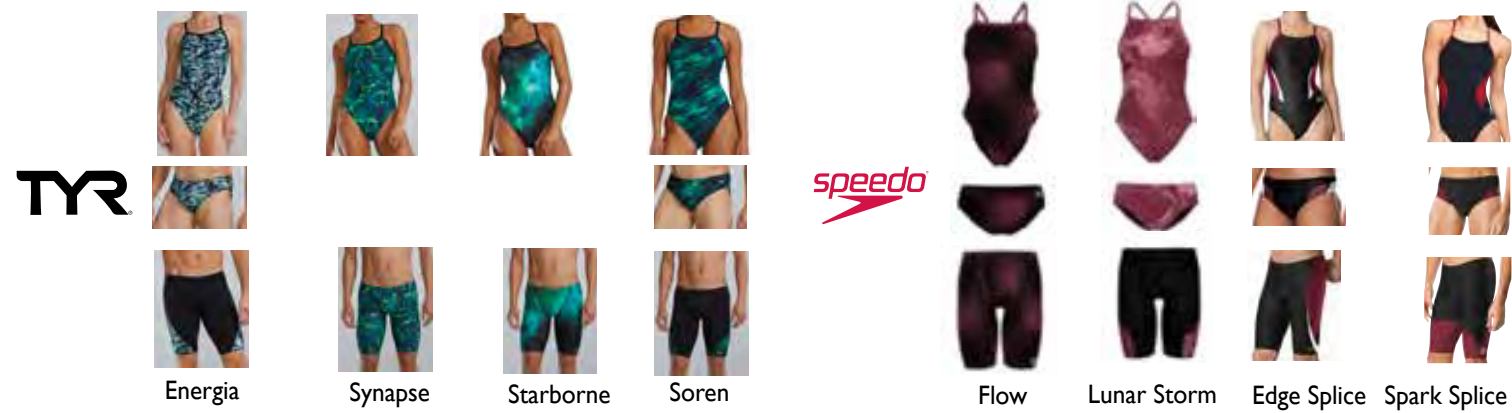

Style: 004909 • Size: 4XS-3XL

**Team Parka**

Style: 004914 • Size: 2XS-3XL

500-Black 700-Navy

The Blue Collection

The Red Collection

The Red/White/Blue Collection

The Black Collection

The Green Collection

The Orange Collection

The Orange Collection

The Yellow Collection

The Maroon Collection

The Yellow Collection

The Purple Collection

The Purple Collection