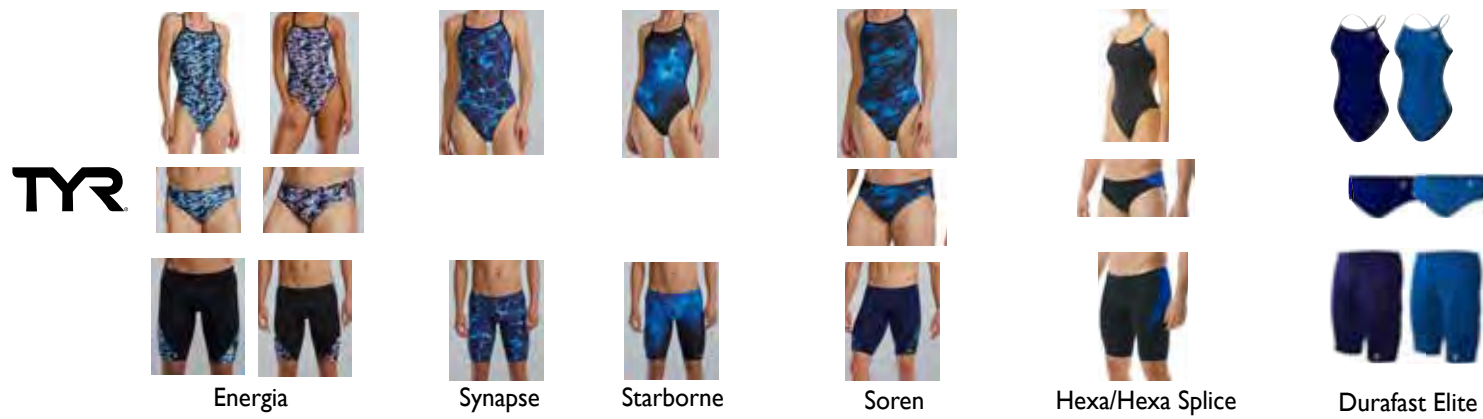

Style: 004909 • Size: 4XS-3XL

**Team Parka**

Style: 004914 • Size: 2XS-3XL

500-Black 700-Navy

The Blue Collection

The Red Collection

The Red/White/Blue Collection

The Black Collection

The Green Collection

The Orange Collection

The Orange Collection

The Yellow Collection

The Maroon Collection

The Yellow Collection

The Purple Collection

The Purple Collection