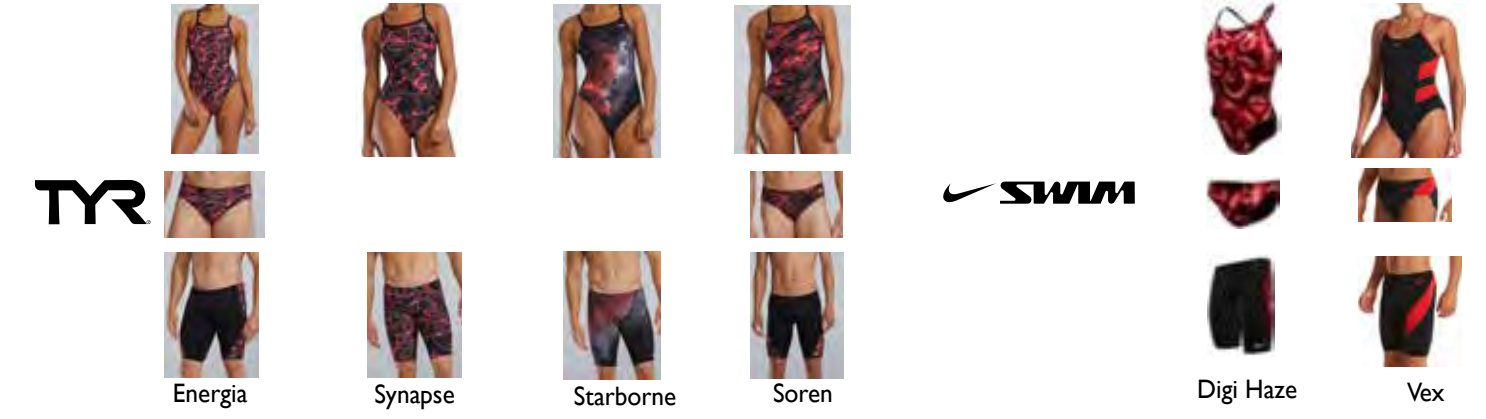

Style: 004909 • Size: 4XS-3XL

**Team Parka**

Style: 004914 • Size: 2XS-3XL

500-Black 700-Navy

The Blue Collection

The Red Collection

The Red/White/Blue Collection

The Black Collection

The Green Collection

The Orange Collection

The Orange Collection

The Yellow Collection

The Maroon Collection

The Yellow Collection

The Purple Collection

The Purple Collection