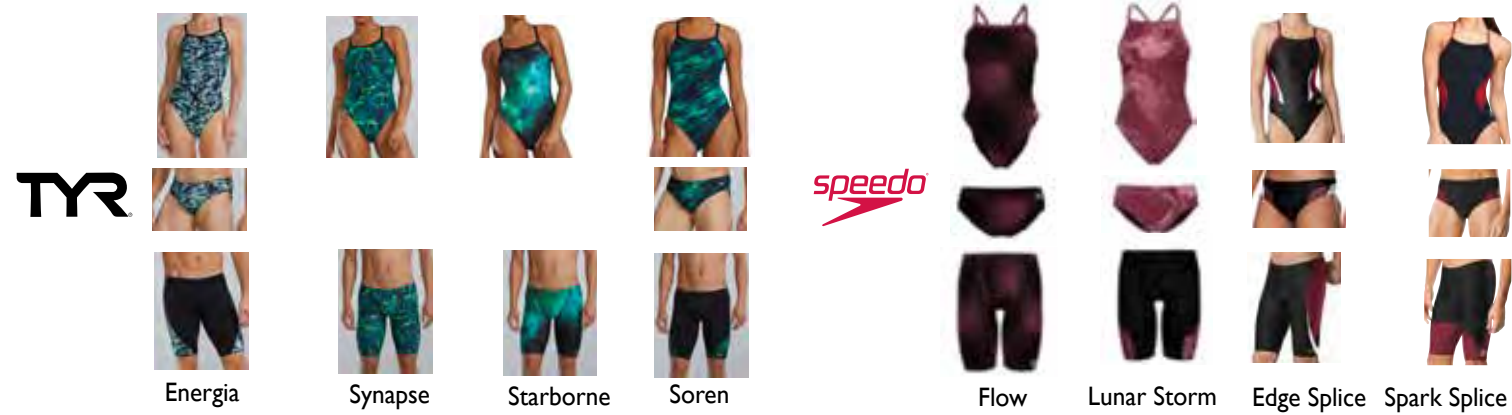

500-Black, 700-Navy

The Blue Collection

The Red Collection

The Red/White/Blue Collection

The Black Collection

The Green Collection

The Orange Collection

The Orange Collection

The Yellow Collection

The Maroon Collection

The Yellow Collection

The Purple Collection

The Purple Collection

Your Tech Suit Headquarters!
Team Pricing Available
on ALL Racing Suits!

Contact one of our 9 locations: