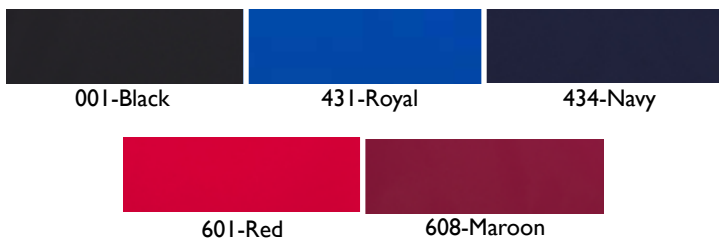

Team 2.0 parka

Style: 8-003451
Size: XXXS-XXL