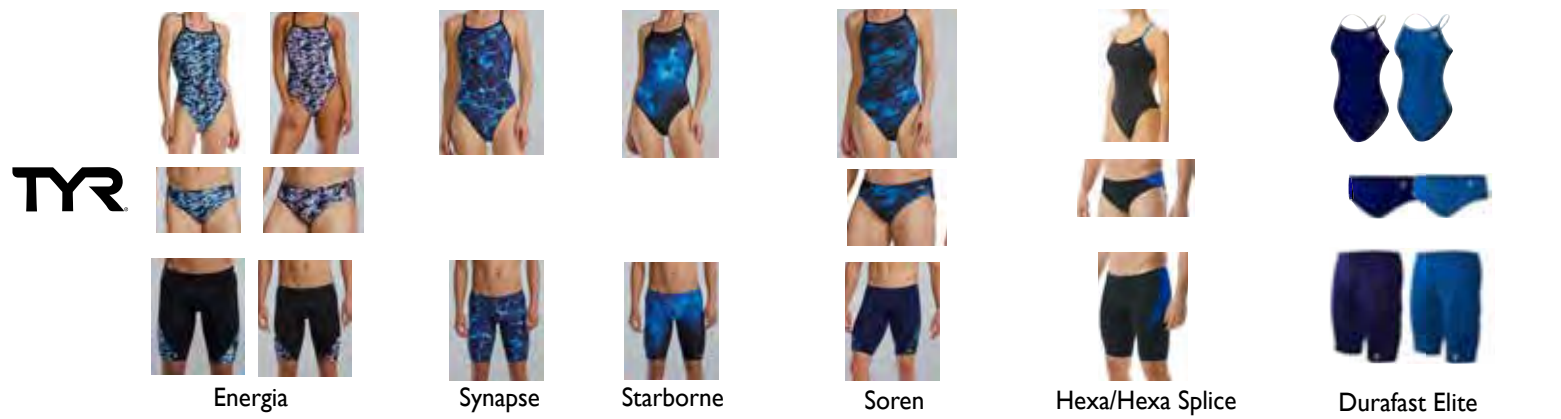

Youth

Jacket: 7720134
Pants: 7720135
Size: S-L

Team Pant

Style: 004910 • Size: 4XS-3XL

Team Jacket

Style: 004909 • Size: 4XS-3XL

Team Parka

Style: 004914 • Size: 2XS-3XL

500-Black, 700-Navy

The Blue Collection

The Red Collection

The Red/White/Blue Collection

The Black Collection

The Green Collection

The Orange Collection

The Orange Collection