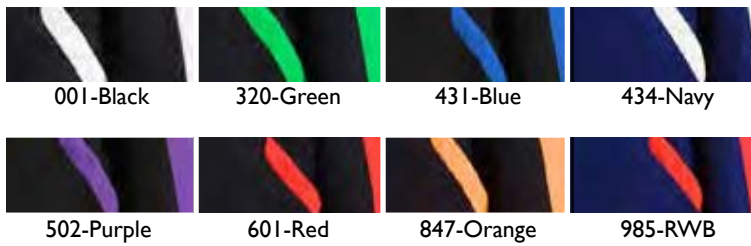

Vex

• 53% polyester / 47% PBT

Solids

• 53% polyester / 47% PBT

Digi Haze

Edge Parka

Style: 7202256
Size: XXXS-XL

Edge Warm Ups