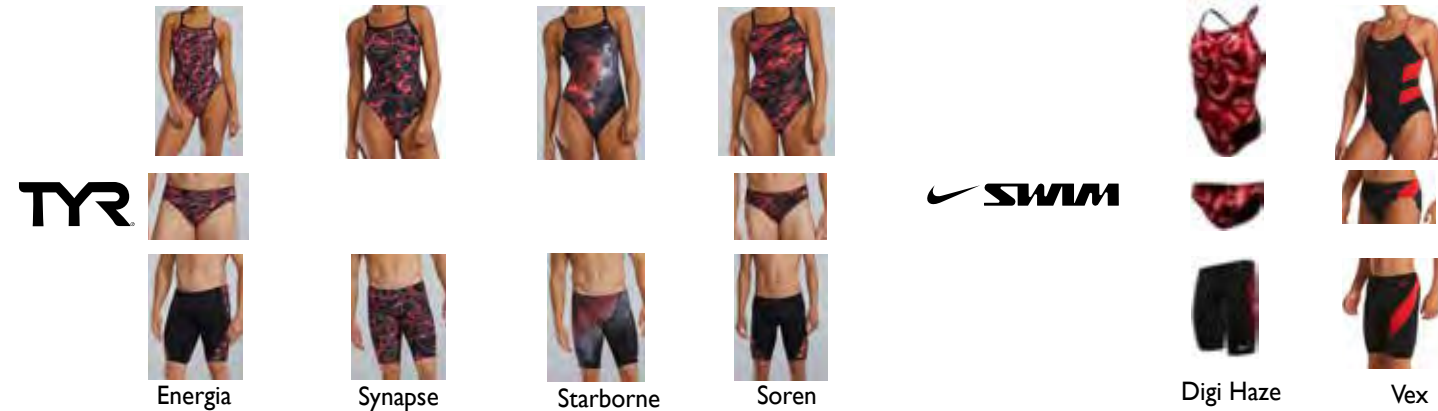

**Team Jacket**

Style: 004909 • Size: 4XS-3XL

**Team Parka**

Style: 004914 • Size: 2XS-3XL

500-Black 700-Navy

The Blue Collection

The Red Collection

The Red/White/Blue Collection

The Black Collection

The Green Collection

The Orange Collection

The Orange Collection

The Yellow Collection

The Maroon Collection

The Yellow Collection

The Purple Collection