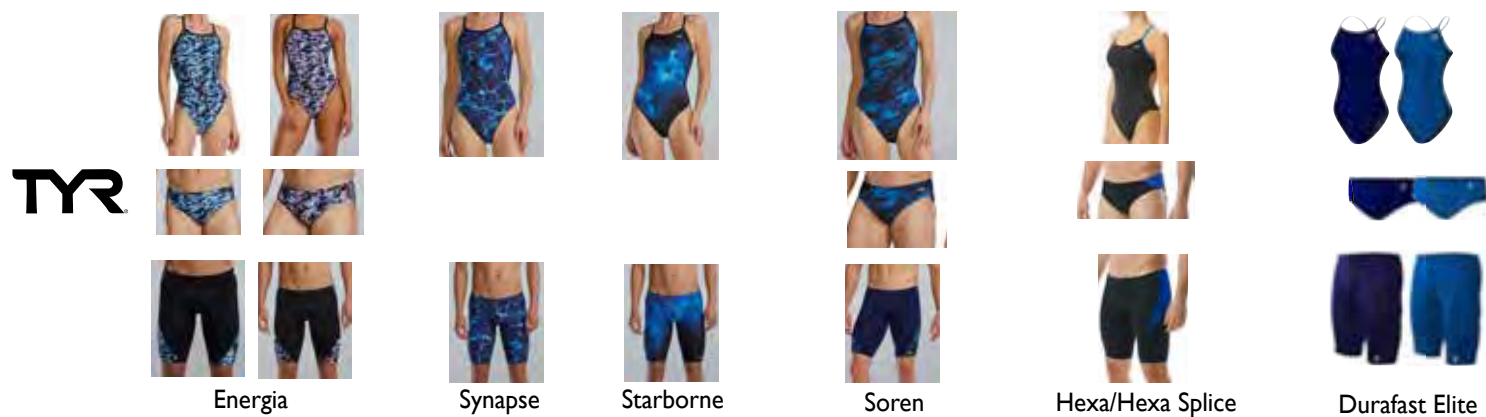

**Team Jacket**

Style: 004909 • Size: 4XS-3XL

**Team Parka**

Style: 004914 • Size: 2XS-3XL

500-Black 700-Navy

The Blue Collection

The Red Collection

The Red/White/Blue Collection

The Black Collection

The Green Collection

The Orange Collection

The Orange Collection

The Yellow Collection

The Maroon Collection

The Yellow Collection

The Purple Collection