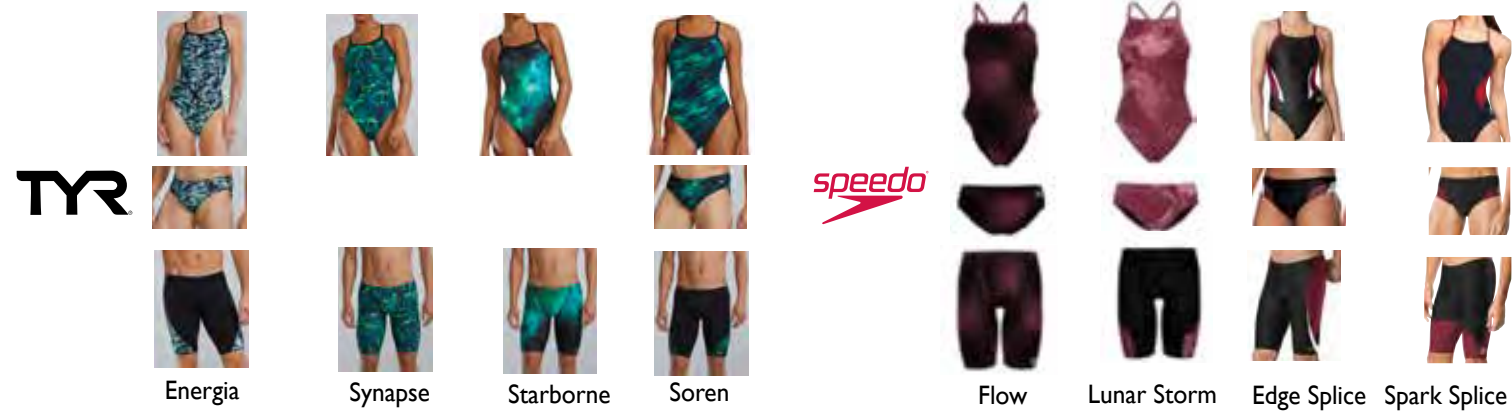

**Team Jacket**

Style: 004909 • Size: 4XS-3XL

**Team Parka**

Style: 004914 • Size: 2XS-3XL

500-Black 700-Navy

The Blue Collection

The Red Collection

The Red/White/Blue Collection

The Black Collection

The Green Collection

The Orange Collection

The Orange Collection

The Yellow Collection

The Maroon Collection

The Yellow Collection

The Purple Collection

The Purple Collection