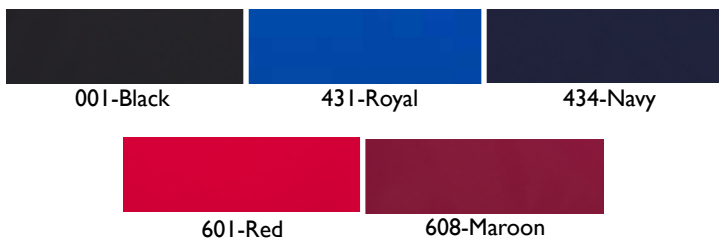

**Tech Parka**

**Unisex**

Style: T28052 • Size: XS-XXXL

**Youth**

Style: T28052Y • Size: XS-XL

**Team 2.0 parka**

Style: 8-003451  
Size: XXXS-XXL

**Team Warm Up**