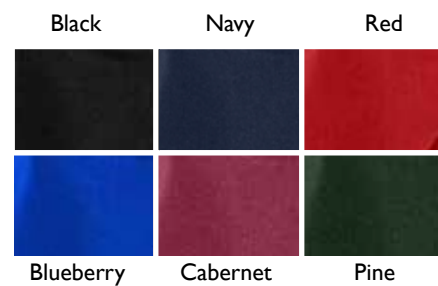

Solid Jammer

Style: I.10.221 • Size: 26-40