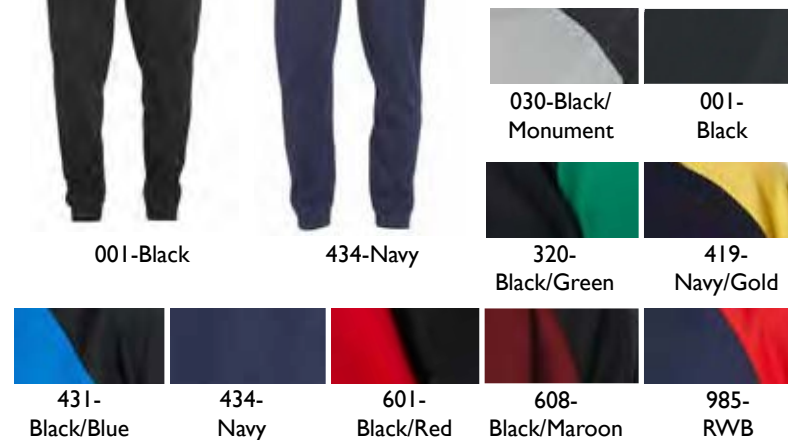

**Male**

Jacket: 7720132  
Pants: 7720133  
Size: XS-XXL

**Female**

Jacket: 7720130  
Pants: 7720131  
Size: XS-XL

**Youth**

Jacket: 7720134  
Pants: 7720135  
Size: S-L

**Team Pant**

Style: 004910 • Size: 4XS-3XL

**Team Jacket**

Style: 004909 • Size: 4XS-3XL

**Team Parka**

Style: 004914 • Size: 2XS-3XL

500-Black 700-Navy

The Blue Collection

The Red Collection

The Red/White/Blue Collection

The Black Collection

The Green Collection

The Orange Collection

The Orange Collection

The Yellow Collection

The Maroon Collection

The Yellow Collection

The Purple Collection