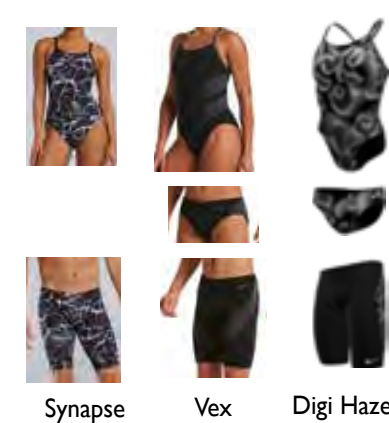

**Team Jacket**

Style: 004909 • Size: 4XS-3XL

**Team Parka**

Style: 004914 • Size: 2XS-3XL

500-Black 700-Navy

The Blue Collection

The Red Collection

The Red/White/Blue Collection

The Black Collection

The Green Collection

The Orange Collection

The Orange Collection

The Yellow Collection

The Maroon Collection

The Yellow Collection

The Purple Collection