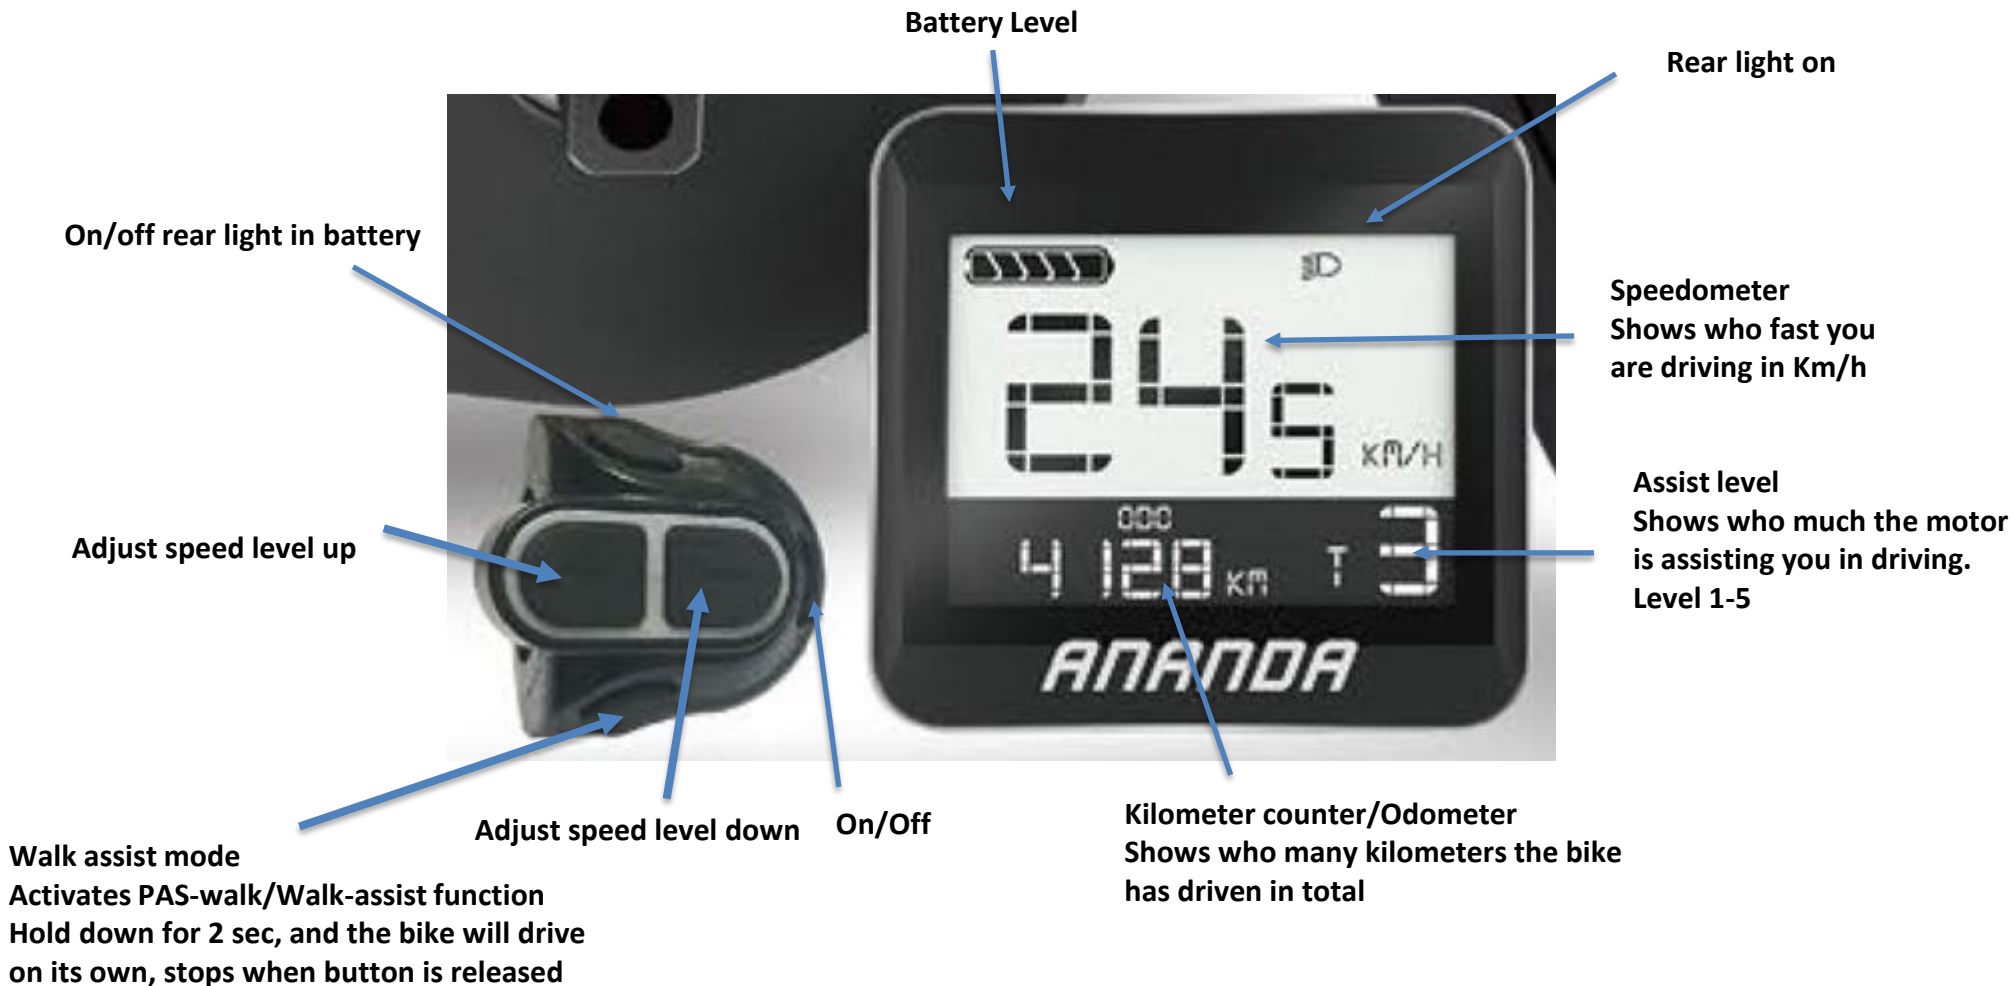

Amcargobikes

Cargo bike enthusiast since 1992

Display – Ultimate Harmony