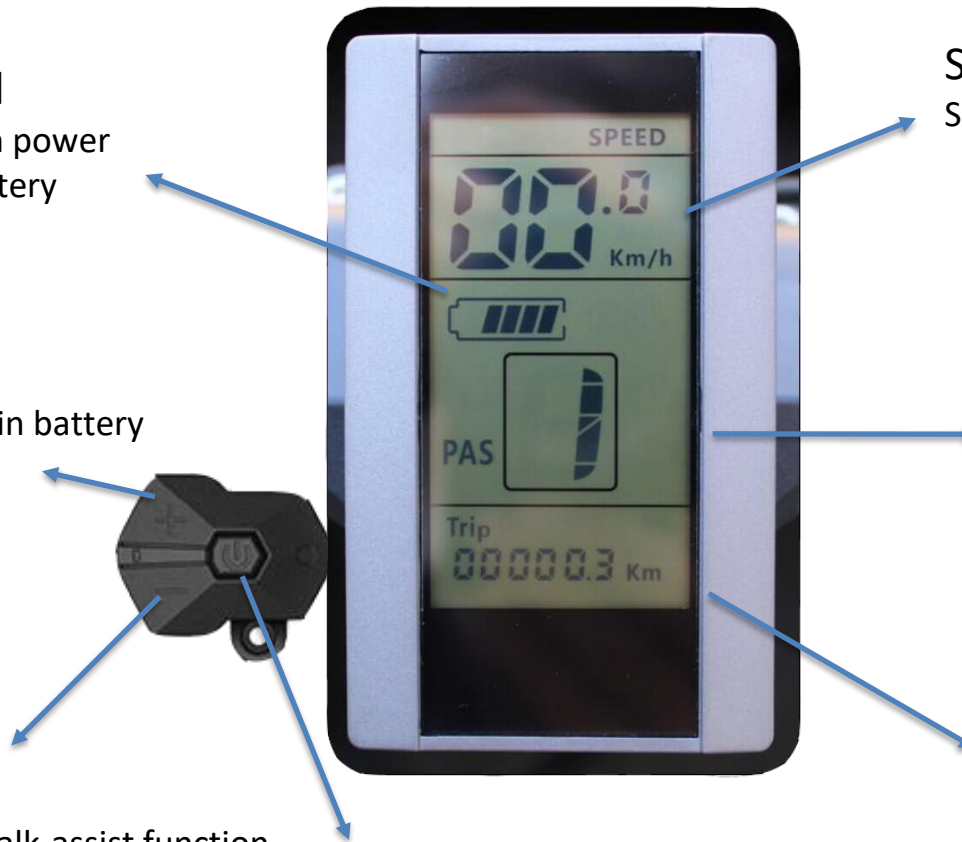

Amcargobikes

Cargo bike enthusiast since 1992

Display – Ultimate Curve

Battery level
Shows ow much power
is left in the battery

Adjust up
Adjustment of eg. Assist
Also activates backlight in battery
- Press down for 2 sec.

Adjustment down
Adjustment of eg. Assist
Also activates PAS-walk/Walk-assist function
Hold down for 2 sec, and the bike will drive
on its own, stops when button is released

On / off
Turns the system (display and motor)
on and off

Speedometer
Shows who fast you are driving in Km/h

Assist level
Shows who much the motor
is assisting you in driving. Level 1-9

Speedometer
Shows who fast your are driving in Km/h