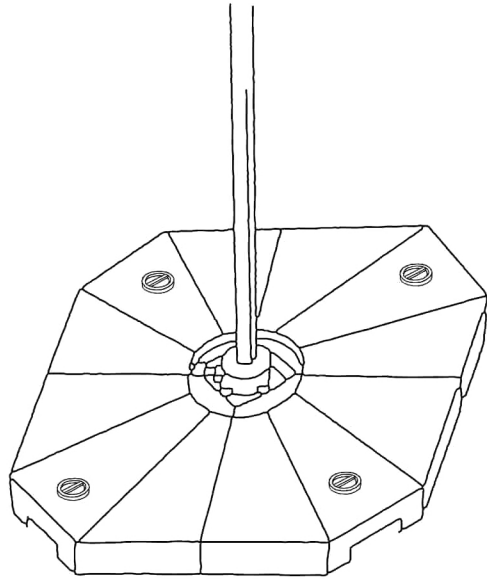

INSTRUCTIONS

Weight after water injection or sand injection: 76Kg / 112kg