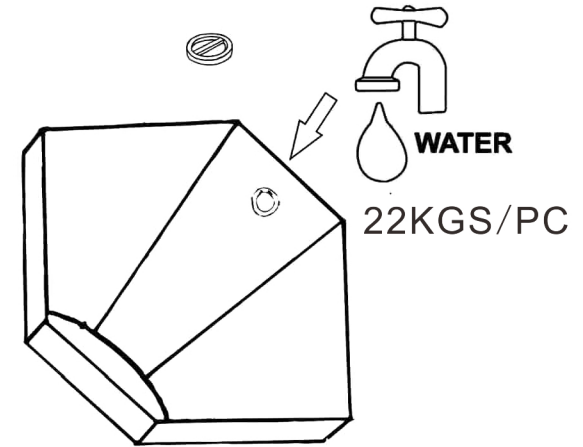

INSTRUCTIONS

Weight after water injection or sand injection: 76Kg / 112kg