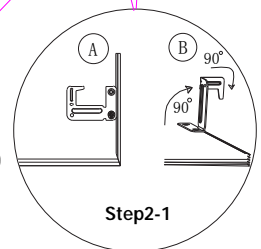

LED Panel Light

Maximum overall	A	B	C
2*2ft	603mm	603mm	35mm
2*4ft	1213mm	603mm	35mm

FEATURES

Input voltage:	AC100-277V
Operating frequency:	50/60Hz
Power factor:	> 0.95
Ambient temperature range:	-20°C ~+45°C
Color Temp:	3000-6500K
Dimmable:	3-in-1 dimming
THD:	≤10%
IP Rating:	IP40
CRI:	>Ra80
Beam angle:	120°

- Luminous Flux:>125lm/w
- Housing material:6063-T5
- 5 years' warranty
- ETL & DLC Premium

PARAMETER

Length	Product code	Certification	CRI	Wattage	Description Function	Lumens 3000-6500K	Packing/carton	G.W./carton
2*2FT	ZS-BL2*2-F35-CC	ETL/cETLus,DLC,	>80	35W	3-in-1 dimming(0-10V;PWM;Rx)	3125 LM	650*250*650mm 6 pieces 1*40HQ Loading=3888pcs	14kg
	ZS-BL2*4-F40-CC	ETL/cETLus,DLC,	>80	40W	3-in-1 dimming(0-10V;PWM;Rx)	5000 LM		
2*4FT	ZS-BL2*4-F44-CC	ETL/cETLus,DLC,	>80	44W	3-in-1 dimming(0-10V;PWM;Rx)	5500 LM	1260*250*650mm 6 pieces 1*40HQ Loading=1944pcs	26.5kg
	ZS-BL2*4-F49-CC	ETL/cETLus,DLC,	>80	49W	3-in-1 dimming(0-10V;PWM;Rx)	6125 LM		
	ZS-BL2*4-F72-CC	ETL/cETLus,DLC,	>80	72W	3-in-1 dimming(0-10V;PWM;Rx)	9000 LM		

INSTALLATION INSTRUCTION

Step1

Step2

Step1-1

Step1-2

Step2-2

- Step 1:** Make sure of all the power is off before installing. Remove the one ceiling tile that you need to install light fixture on. Then place the light fixture on the T-bar carefully and make sure it is correctly in place and secure.
- Step 2:** Lift the 4 buckles on the back of the panel up by 90° then bend the top part of the buckles 90° towards the direction where you can anchor the light fixture to the T-bar.
- Step 3:** Place the driver on top of the lighting fixture in the back. Connect the cable between the driver and the lighting fixture. Open the driver's junction box and connect the AC wire to the driver correctly (L=black & N=white)