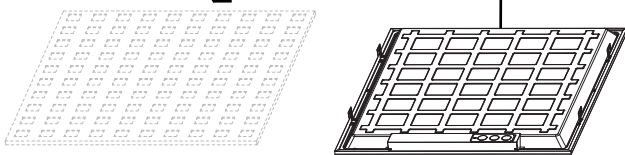

LED Panel Light

Maximum overall	A	B	C
2*2ft	603mm	603mm	35mm
2*4ft	1213mm	603mm	35mm

FEATURES

Input voltage:	AC100-277V
Operating frequency:	50/60Hz
Power factor:	> 0.95
Ambient temperature range:	-20°C ~+45°C
Color Temp:	3000-6500K
Dimmable:	3-in-1 dimming
THD:	≤10%
IP Rating:	IP40
CRI:	>Ra80
Beam angle:	120°

- Luminous Flux:>125lm/w
- Housing material:6063-T5
- 5 years' warranty
- ETL & DLC Premium

PARAMETER

Length	Product code	Certification	CRI	Wattage	Description Function	Lumens 3000-6500K	Packing/carton	G.W./carton
2*2FT	ZS-BL2*2-F35-CC	ETL/cETLus,DLC,	>80	35W	3-in-1 dimming(0-10V;PWM;Rx)	3125 LM	650*250*650mm 6 pieces 1*40HQ Loading=3888pcs	14kg
	ZS-BL2*4-F40-CC	ETL/cETLus,DLC,	>80	40W	3-in-1 dimming(0-10V;PWM;Rx)	5000 LM		
2*4FT	ZS-BL2*4-F44-CC	ETL/cETLus,DLC,	>80	44W	3-in-1 dimming(0-10V;PWM;Rx)	5500 LM	1260*250*650mm 6 pieces 1*40HQ Loading=1944pcs	26.5kg
	ZS-BL2*4-F49-CC	ETL/cETLus,DLC,	>80	49W	3-in-1 dimming(0-10V;PWM;Rx)	6125 LM		
	ZS-BL2*4-F72-CC	ETL/cETLus,DLC,	>80	72W	3-in-1 dimming(0-10V;PWM;Rx)	9000 LM		

INSTALLATION INSTRUCTION

Step1

Step2

Step1-1

Step1-2

Step2-2

- Step 1:** Make sure of all the power is off before installing. Remove the one ceiling tile that you need to install light fixture on. Then place the light fixture on the T-bar carefully and make sure it is correctly in place and secure.
- Step 2:** Lift the 4 buckles on the back of the panel up by 90° then bend the top part of the buckles 90° towards the direction where you can anchor the light fixture to the T-bar.
- Step 3:** Place the driver on top of the lighting fixture in the back. Connect the cable between the driver and the lighting fixture. Open the driver's junction box and connect the AC wire to the driver correctly (L=black & N=white)