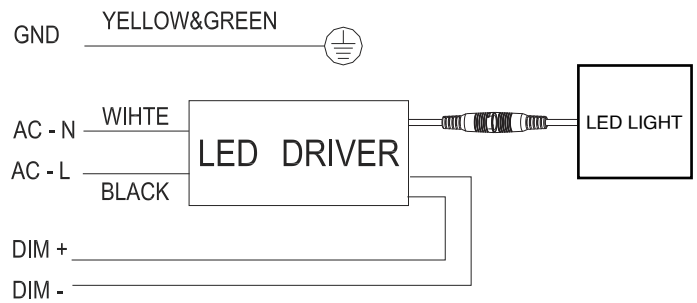

LED Panel Light

Maximum overall	A	B	C
2*2ft	603mm	603mm	35mm
2*4ft	1213mm	603mm	35mm

FEATURES

Input voltage:	AC100-277V
Operating frequency:	50/60Hz
Power factor:	> 0.95
Ambient temperature range:	-20°C ~+45°C
Color Temp:	3000-6500K
Dimmable:	3-in-1 dimming
THD:	≤10%
IP Rating:	IP40
CRI:	>Ra80
Beam angle:	120°

- Luminous Flux:>125lm/w
- Housing material:6063-T5
- 5 years' warranty
- ETL & DLC Premium

PARAMETER

Length	Product code	Certification	CRI	Wattage	Description Function	Lumens 3000-6500K	Packing/carton	G.W./carton
2*2FT	ZS-BL2*2-F35-CC	ETL/cETLus,DLC,	>80	35W	3-in-1 dimming(0-10V;PWM;Rx)	3125 LM	650*250*650mm 6 pieces 1*40HQ Loading=3888pcs	14kg
	ZS-BL2*4-F40-CC	ETL/cETLus,DLC,	>80	40W	3-in-1 dimming(0-10V;PWM;Rx)	5000 LM		
2*4FT	ZS-BL2*4-F44-CC	ETL/cETLus,DLC,	>80	44W	3-in-1 dimming(0-10V;PWM;Rx)	5500 LM	1260*250*650mm 6 pieces 1*40HQ Loading=1944pcs	26.5kg
	ZS-BL2*4-F49-CC	ETL/cETLus,DLC,	>80	49W	3-in-1 dimming(0-10V;PWM;Rx)	6125 LM		
	ZS-BL2*4-F72-CC	ETL/cETLus,DLC,	>80	72W	3-in-1 dimming(0-10V;PWM;Rx)	9000 LM		

INSTALLATION INSTRUCTION

Step1

Step2

Step1-1

Step1-2

Step2-2

- Step 1:** Make sure of all the power is off before installing. Remove the one ceiling tile that you need to install light fixture on. Then place the light fixture on the T-bar carefully and make sure it is correctly in place and secure.
- Step 2:** Lift the 4 buckles on the back of the panel up by 90° then bend the top part of the buckles 90° towards the direction where you can anchor the light fixture to the T-bar.
- Step 3:** Place the driver on top of the lighting fixture in the back. Connect the cable between the driver and the lighting fixture. Open the driver's junction box and connect the AC wire to the driver correctly (L=black & N=white)