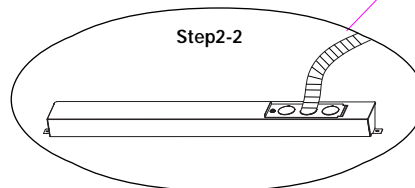

LED Panel Light

Maximum overall	A	B	C
2*2ft	603mm	603mm	35mm
2*4ft	1213mm	603mm	35mm

FEATURES

Input voltage:	AC100-277V
Operating frequency:	50/60Hz
Power factor:	> 0.95
Ambient temperature range:	-20°C ~+45°C
Color Temp:	3000-6500K
Dimmable:	3-in-1 dimming
THD:	≤10%
IP Rating:	IP40
CRI:	>Ra80
Beam angle:	120°

- Luminous Flux:>125lm/w
- Housing material:6063-T5
- 5 years' warranty
- ETL & DLC Premium

PARAMETER

Length	Product code	Certification	CRI	Wattage	Description Function	Lumens 3000-6500K	Packing/carton	G.W./carton
2*2FT	ZS-BL2*2-F35-CC	ETL/cETLus,DLC,	>80	35W	3-in-1 dimming(0-10V;PWM;Rx)	3125 LM	650*250*650mm 6 pieces 1*40HQ Loading=3888pcs	14kg
	ZS-BL2*4-F40-CC	ETL/cETLus,DLC,	>80	40W	3-in-1 dimming(0-10V;PWM;Rx)	5000 LM		
2*4FT	ZS-BL2*4-F44-CC	ETL/cETLus,DLC,	>80	44W	3-in-1 dimming(0-10V;PWM;Rx)	5500 LM	1260*250*650mm 6 pieces 1*40HQ Loading=1944pcs	26.5kg
	ZS-BL2*4-F49-CC	ETL/cETLus,DLC,	>80	49W	3-in-1 dimming(0-10V;PWM;Rx)	6125 LM		
	ZS-BL2*4-F72-CC	ETL/cETLus,DLC,	>80	72W	3-in-1 dimming(0-10V;PWM;Rx)	9000 LM		

INSTALLATION INSTRUCTION

Step1

Step2

Step1-1

Step1-2

Step2-2

- Step 1:** Make sure of all the power is off before installing. Remove the one ceiling tile that you need to install light fixture on. Then place the light fixture on the T-bar carefully and make sure it is correctly in place and secure.
- Step 2:** Lift the 4 buckles on the back of the panel up by 90° then bend the top part of the buckles 90° towards the direction where you can anchor the light fixture to the T-bar.
- Step 3:** Place the driver on top of the lighting fixture in the back. Connect the cable between the driver and the lighting fixture. Open the driver's junction box and connect the AC wire to the driver correctly (L=black & N=white)