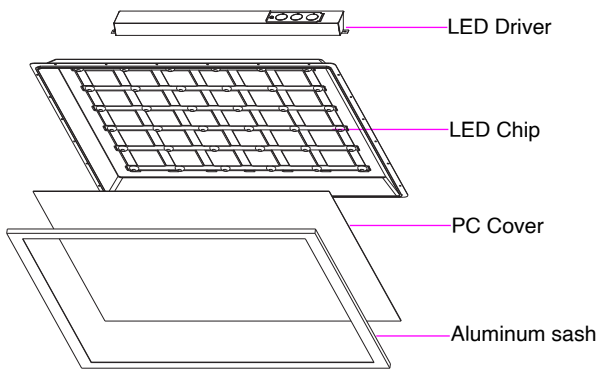

LED Panel Light

Maximum overall	A	B	C
2*2ft	603mm	603mm	35mm
2*4ft	1213mm	603mm	35mm

FEATURES

Input voltage:	AC100-277V
Operating frequency:	50/60Hz
Power factor:	> 0.95
Ambient temperature range:	-20°C ~+45°C
Color Temp:	3000-6500K
Dimmable:	3-in-1 dimming
THD:	≤10%
IP Rating:	IP40
CRI:	>Ra80
Beam angle:	120°

- Luminous Flux:>125lm/w
- Housing material:6063-T5
- 5 years' warranty
- ETL & DLC Premium

PARAMETER

Length	Product code	Certification	CRI	Wattage	Description Function	Lumens 3000-6500K	Packing/carton	G.W./carton
2*2FT	ZS-BL2*2-F35-CC	ETL/cETLus,DLC,	>80	35W	3-in-1 dimming(0-10V;PWM;Rx)	3125 LM	650*250*650mm 6 pieces 1*40HQ Loading=3888pcs	14kg
	ZS-BL2*4-F40-CC	ETL/cETLus,DLC,	>80	40W	3-in-1 dimming(0-10V;PWM;Rx)	5000 LM		
2*4FT	ZS-BL2*4-F44-CC	ETL/cETLus,DLC,	>80	44W	3-in-1 dimming(0-10V;PWM;Rx)	5500 LM	1260*250*650mm 6 pieces 1*40HQ Loading=1944pcs	26.5kg
	ZS-BL2*4-F49-CC	ETL/cETLus,DLC,	>80	49W	3-in-1 dimming(0-10V;PWM;Rx)	6125 LM		
	ZS-BL2*4-F72-CC	ETL/cETLus,DLC,	>80	72W	3-in-1 dimming(0-10V;PWM;Rx)	9000 LM		

INSTALLATION INSTRUCTION

Step1

Step2

Step1-1

Step1-2

Step2-2

- Step 1:** Make sure of all the power is off before installing. Remove the one ceiling tile that you need to install light fixture on. Then place the light fixture on the T-bar carefully and make sure it is correctly in place and secure.
- Step 2:** Lift the 4 buckles on the back of the panel up by 90° then bend the top part of the buckles 90° towards the direction where you can anchor the light fixture to the T-bar.
- Step 3:** Place the driver on top of the lighting fixture in the back. Connect the cable between the driver and the lighting fixture. Open the driver's junction box and connect the AC wire to the driver correctly (L=black & N=white)