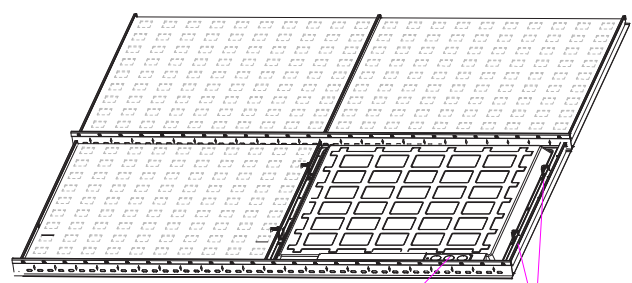

LED Panel Light

Maximum overall	A	B	C
2*2ft	603mm	603mm	35mm
2*4ft	1213mm	603mm	35mm

FEATURES

Input voltage:	AC100-277V
Operating frequency:	50/60Hz
Power factor:	> 0.95
Ambient temperature range:	-20°C ~+45°C
Color Temp:	3000-6500K
Dimmable:	3-in-1 dimming
THD:	≤10%
IP Rating:	IP40
CRI:	>Ra80
Beam angle:	120°

- Luminous Flux:>125lm/w
- Housing material:6063-T5
- 5 years' warranty
- ETL & DLC Premium

PARAMETER

Length	Product code	Certification	CRI	Wattage	Description Function	Lumens 3000-6500K	Packing/carton	G.W./carton
2*2FT	ZS-BL2*2-F35-CC	ETL/cETLus,DLC,	>80	35W	3-in-1 dimming(0-10V;PWM;Rx)	3125 LM	650*250*650mm 6 pieces 1*40HQ Loading=3888pcs	14kg
	ZS-BL2*4-F40-CC	ETL/cETLus,DLC,	>80	40W	3-in-1 dimming(0-10V;PWM;Rx)	5000 LM		
2*4FT	ZS-BL2*4-F44-CC	ETL/cETLus,DLC,	>80	44W	3-in-1 dimming(0-10V;PWM;Rx)	5500 LM	1260*250*650mm 6 pieces 1*40HQ Loading=1944pcs	26.5kg
	ZS-BL2*4-F49-CC	ETL/cETLus,DLC,	>80	49W	3-in-1 dimming(0-10V;PWM;Rx)	6125 LM		
	ZS-BL2*4-F72-CC	ETL/cETLus,DLC,	>80	72W	3-in-1 dimming(0-10V;PWM;Rx)	9000 LM		

INSTALLATION INSTRUCTION

Step1

Step2

Step1-1

Step1-2

Step2-2

- Step 1:** Make sure of all the power is off before installing. Remove the one ceiling tile that you need to install light fixture on. Then place the light fixture on the T-bar carefully and make sure it is correctly in place and secure.
- Step 2:** Lift the 4 buckles on the back of the panel up by 90° then bend the top part of the buckles 90° towards the direction where you can anchor the light fixture to the T-bar.
- Step 3:** Place the driver on top of the lighting fixture in the back. Connect the cable between the driver and the lighting fixture. Open the driver's junction box and connect the AC wire to the driver correctly (L=black & N=white)