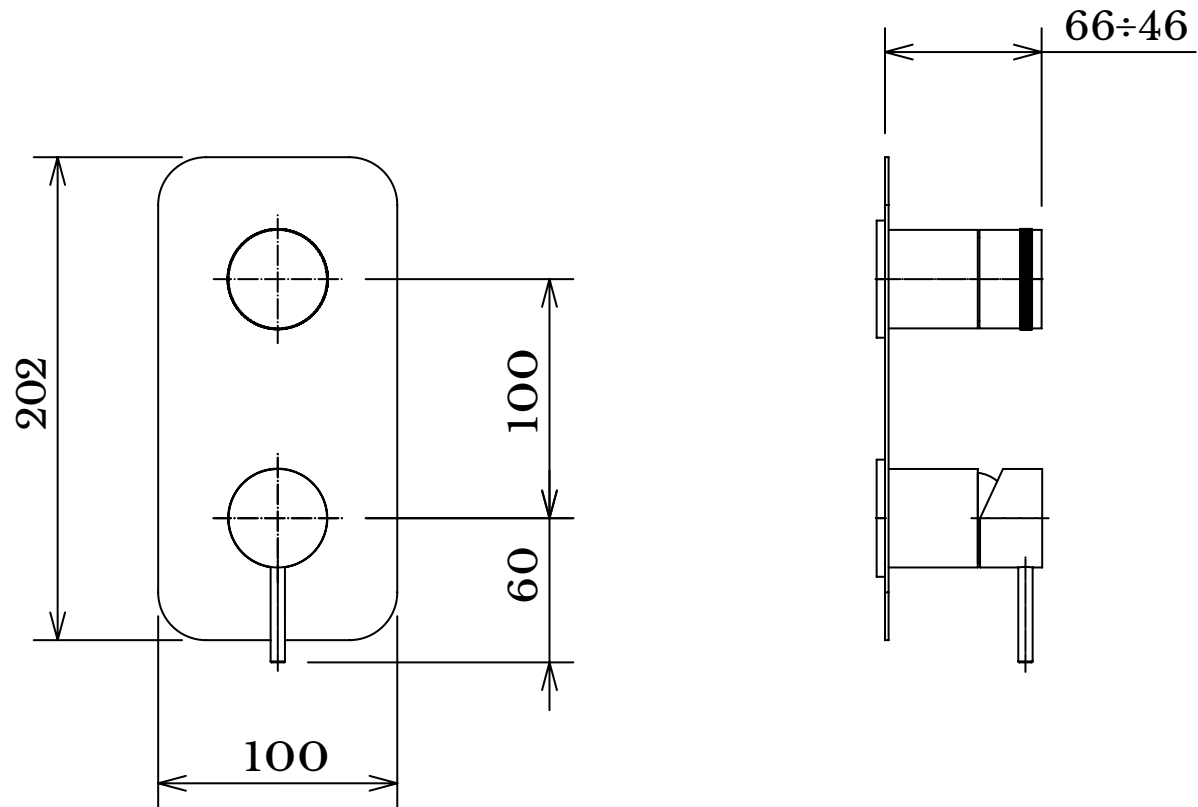

# 34 S<sup>T</sup> JOHN

Name: 2 EXIT 2 HANDLE BATH/SHOWER MIXER TRIM SET

Code: 34307

All dimensions are shown in mm