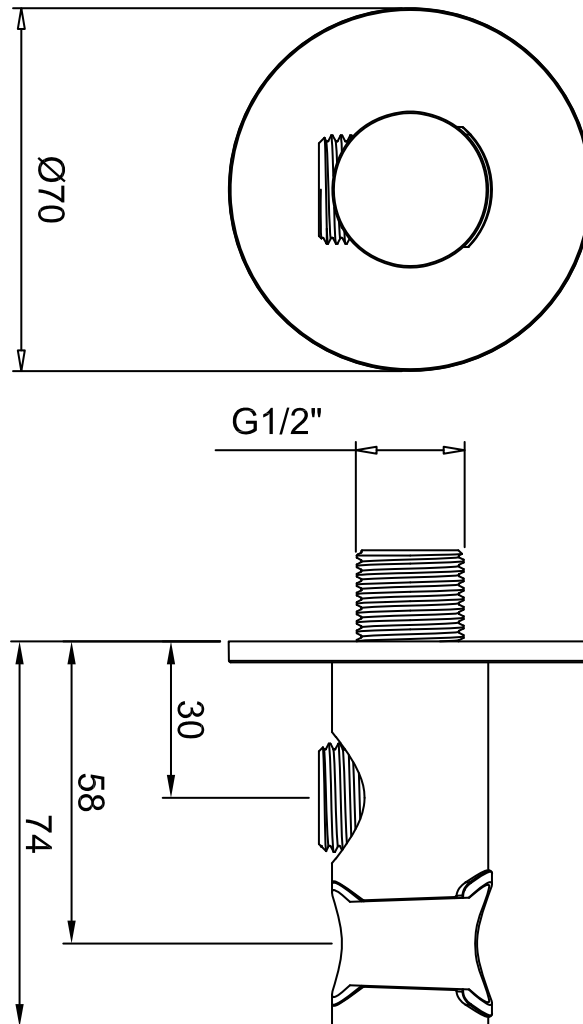

# 34STJOHN

Name: WALL OUTLET & HOLDER

Code: NC95008

All dimensions are shown in mm