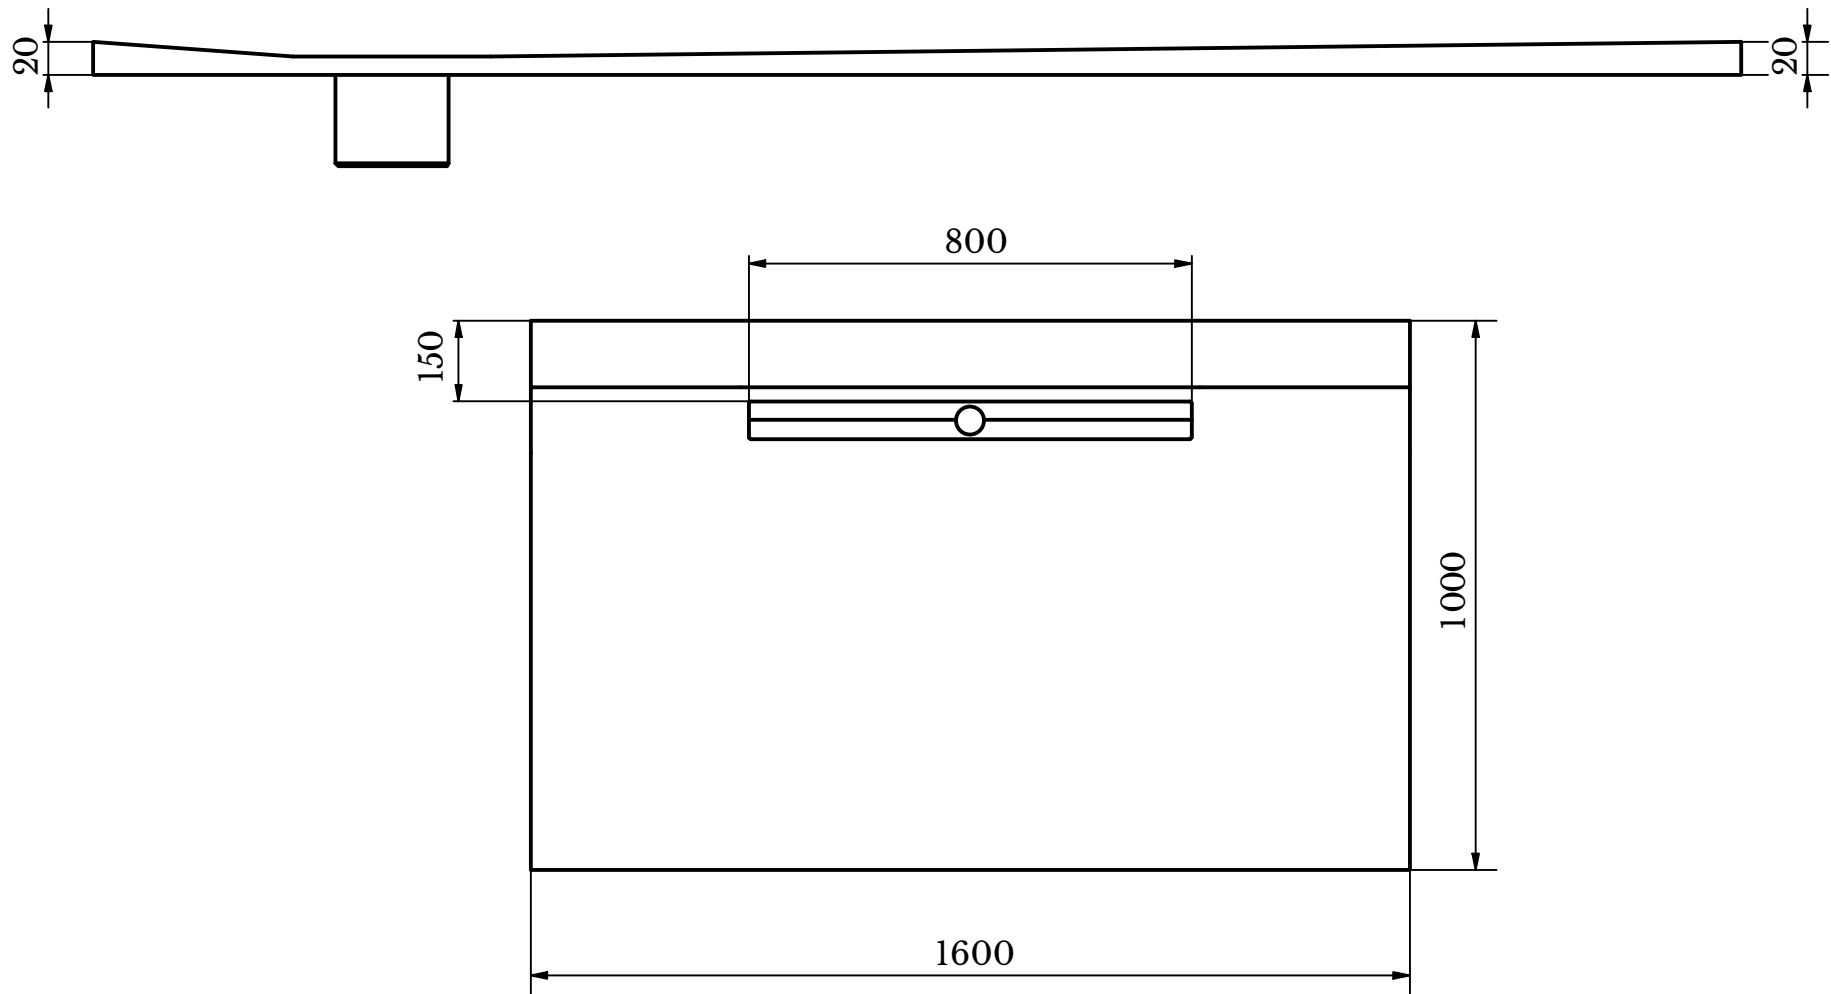

34 ST JOHN

Name: 160X100 WET ROOM KIT FOR TIMBER FLOORS

Code: WB160100

All dimensions are shown in mm