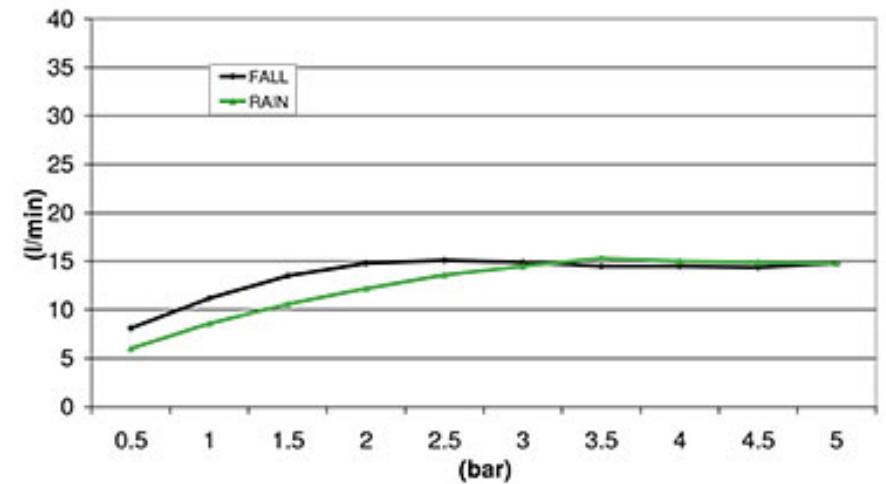

34 ST JOHN

Name: TEMPTATION XL 2 FUNCTION. 1 RAIN OUTLET AND 1 CASCADE OUTLET. 500X500
CHROME EFFECT ON STEEL

Code: NC44109

All dimensions are shown in mm