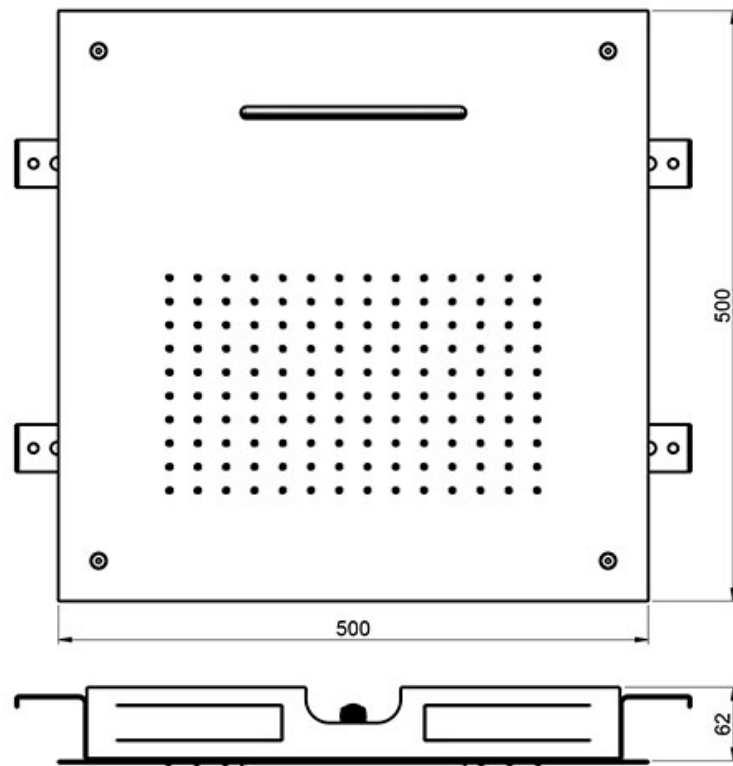

34 ST JOHN

Name: TEMPTATION XL 2 FUNCTION. 1 RAIN OUTLET AND 1 CASCADE OUTLET. 500X500
CHROME EFFECT ON STEEL

Code: NC44109

All dimensions are shown in mm