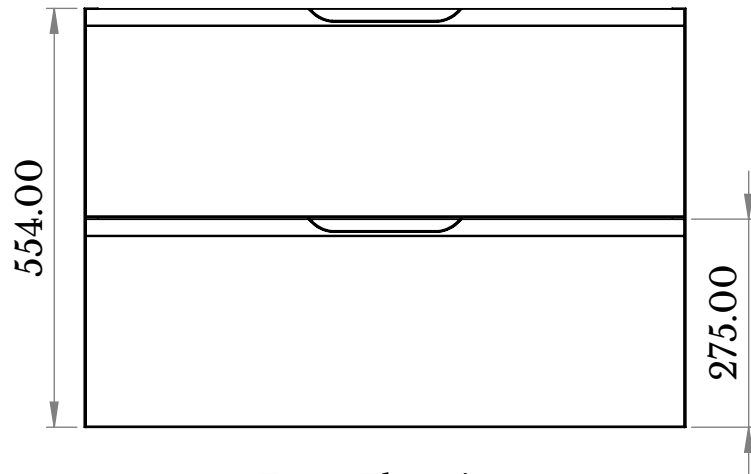

34 ST JOHN

Name: TASCAs 800 2 DRAWER

Code: JTA80.

Front Elevation

Back Elevation

Side Elevation

Top View

All dimensions are shown in mm