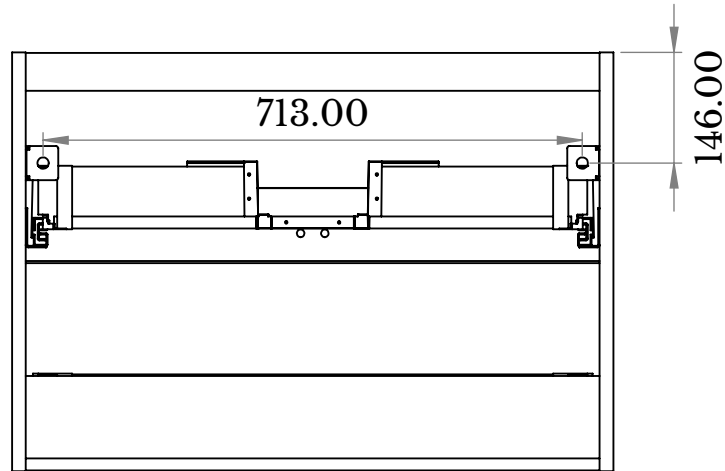

34 ST JOHN

Name: TASCAs 800 2 DRAWER

Code: JTA80.

Front Elevation

Back Elevation

Side Elevation

Top View

All dimensions are shown in mm