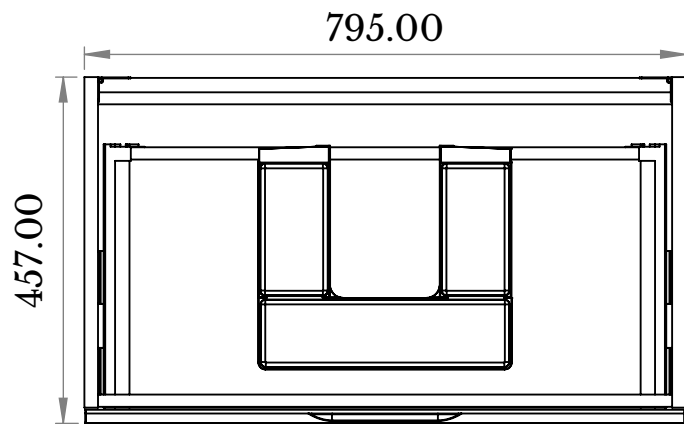

34 ST JOHN

Name: TASCAs 800 2 DRAWER

Code: JTA80.

Front Elevation

Back Elevation

Side Elevation

Top View

All dimensions are shown in mm