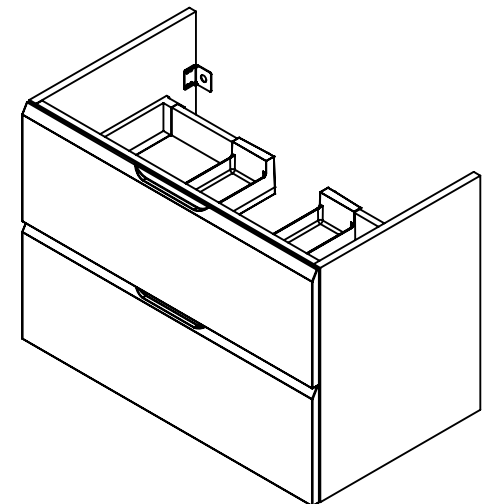

34 ST JOHN

Name: TASCAs 800 2 DRAWER

Code: JTA80.

Front Elevation

Back Elevation

Side Elevation

Top View

All dimensions are shown in mm