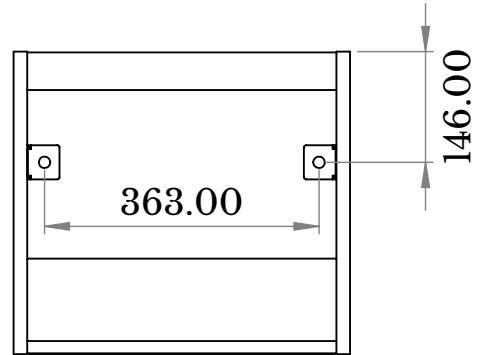

# 34 ST JOHN

Name: TASCA 450 1 DOOR LH

Code: JTA45L.

Front Elevation

Back Elevation

Side Elevation

Top View

All dimensions are shown in mm