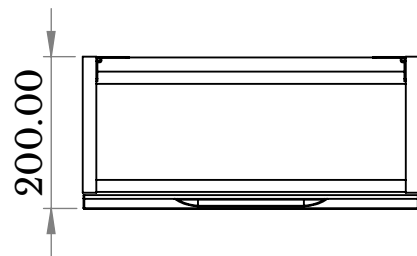

# 34 ST JOHN

Name: TASCA 450 1 DOOR LH

Code: JTA45L.

Front Elevation

Back Elevation

Side Elevation

Top View

All dimensions are shown in mm