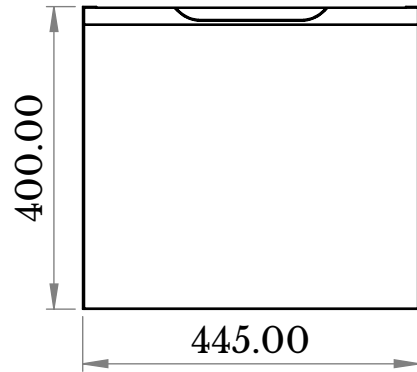

# 34 ST JOHN

Name: TASCA 450 1 DOOR LH

Code: JTA45L.

Front Elevation

Back Elevation

Side Elevation

Top View

All dimensions are shown in mm