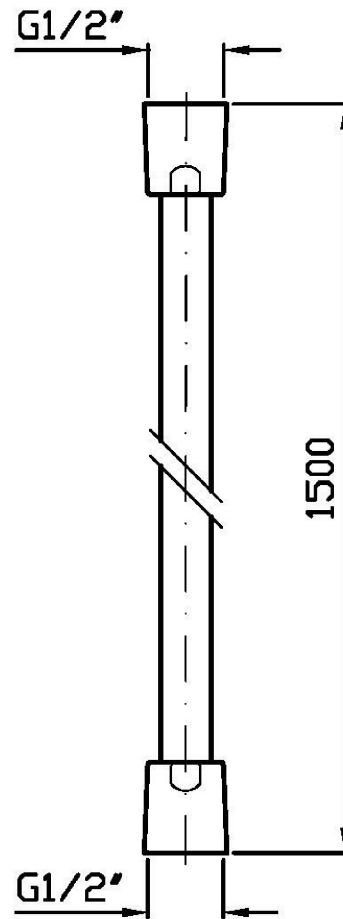

34STJOHN

Name: SHOWER HOSE 1.5M ANTI-TWIST

Code: NC84021

All dimensions are shown in mm