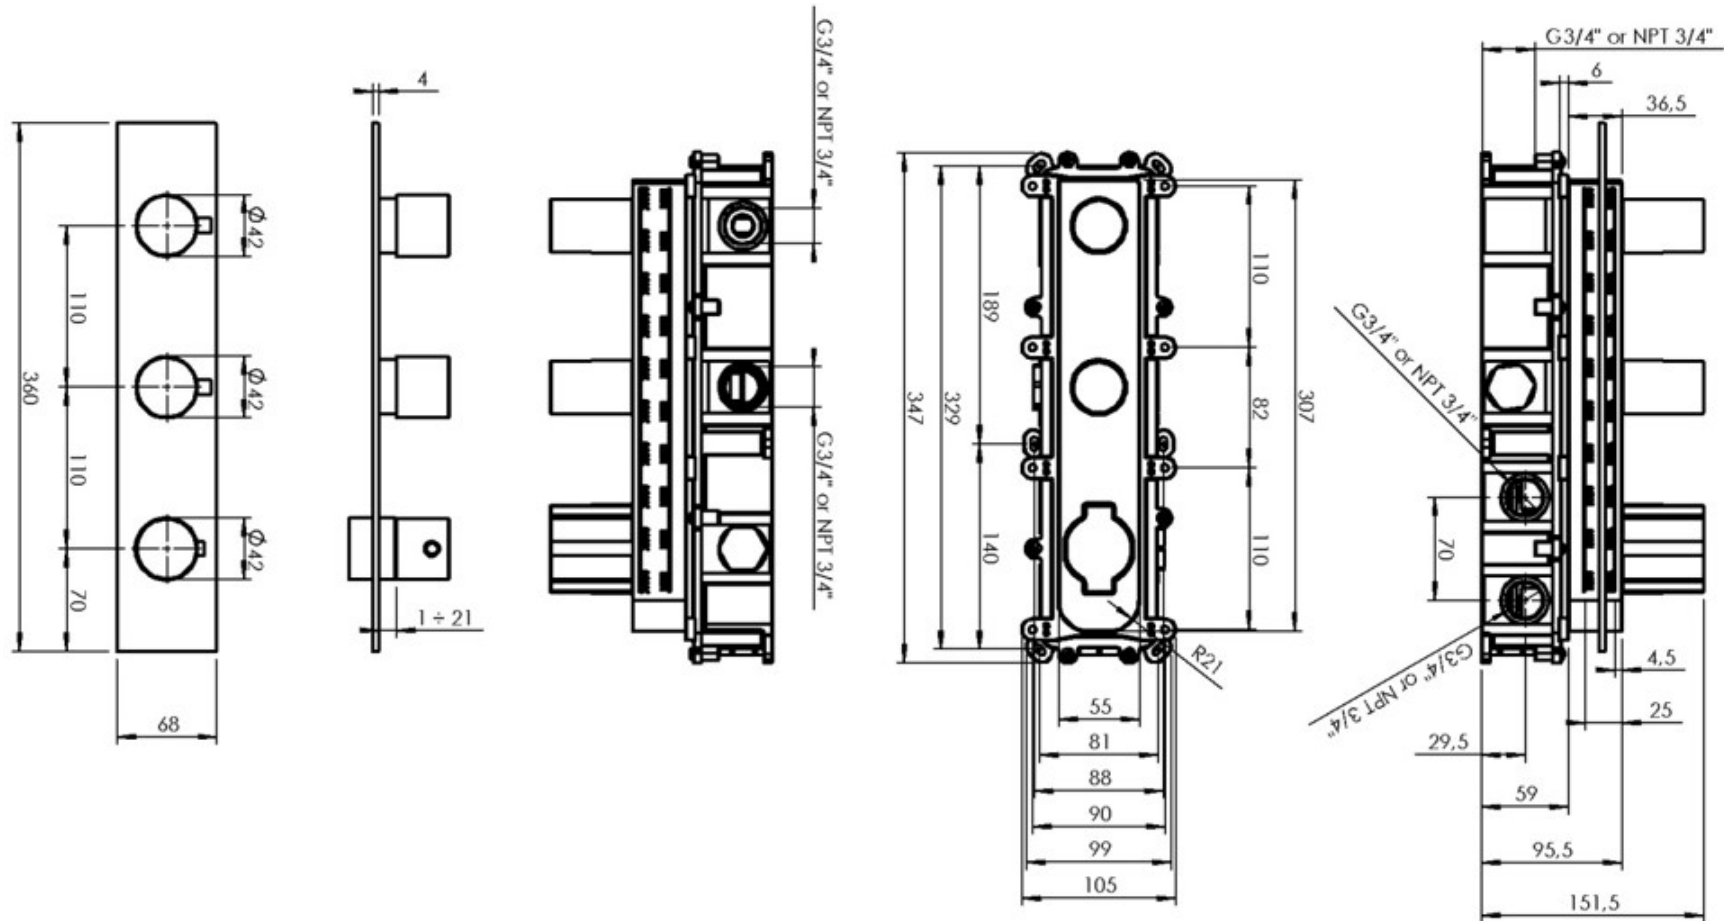

# 34ST JOHN

Name: SHOWER VALVE

Code: VB303

All dimensions are shown in mm