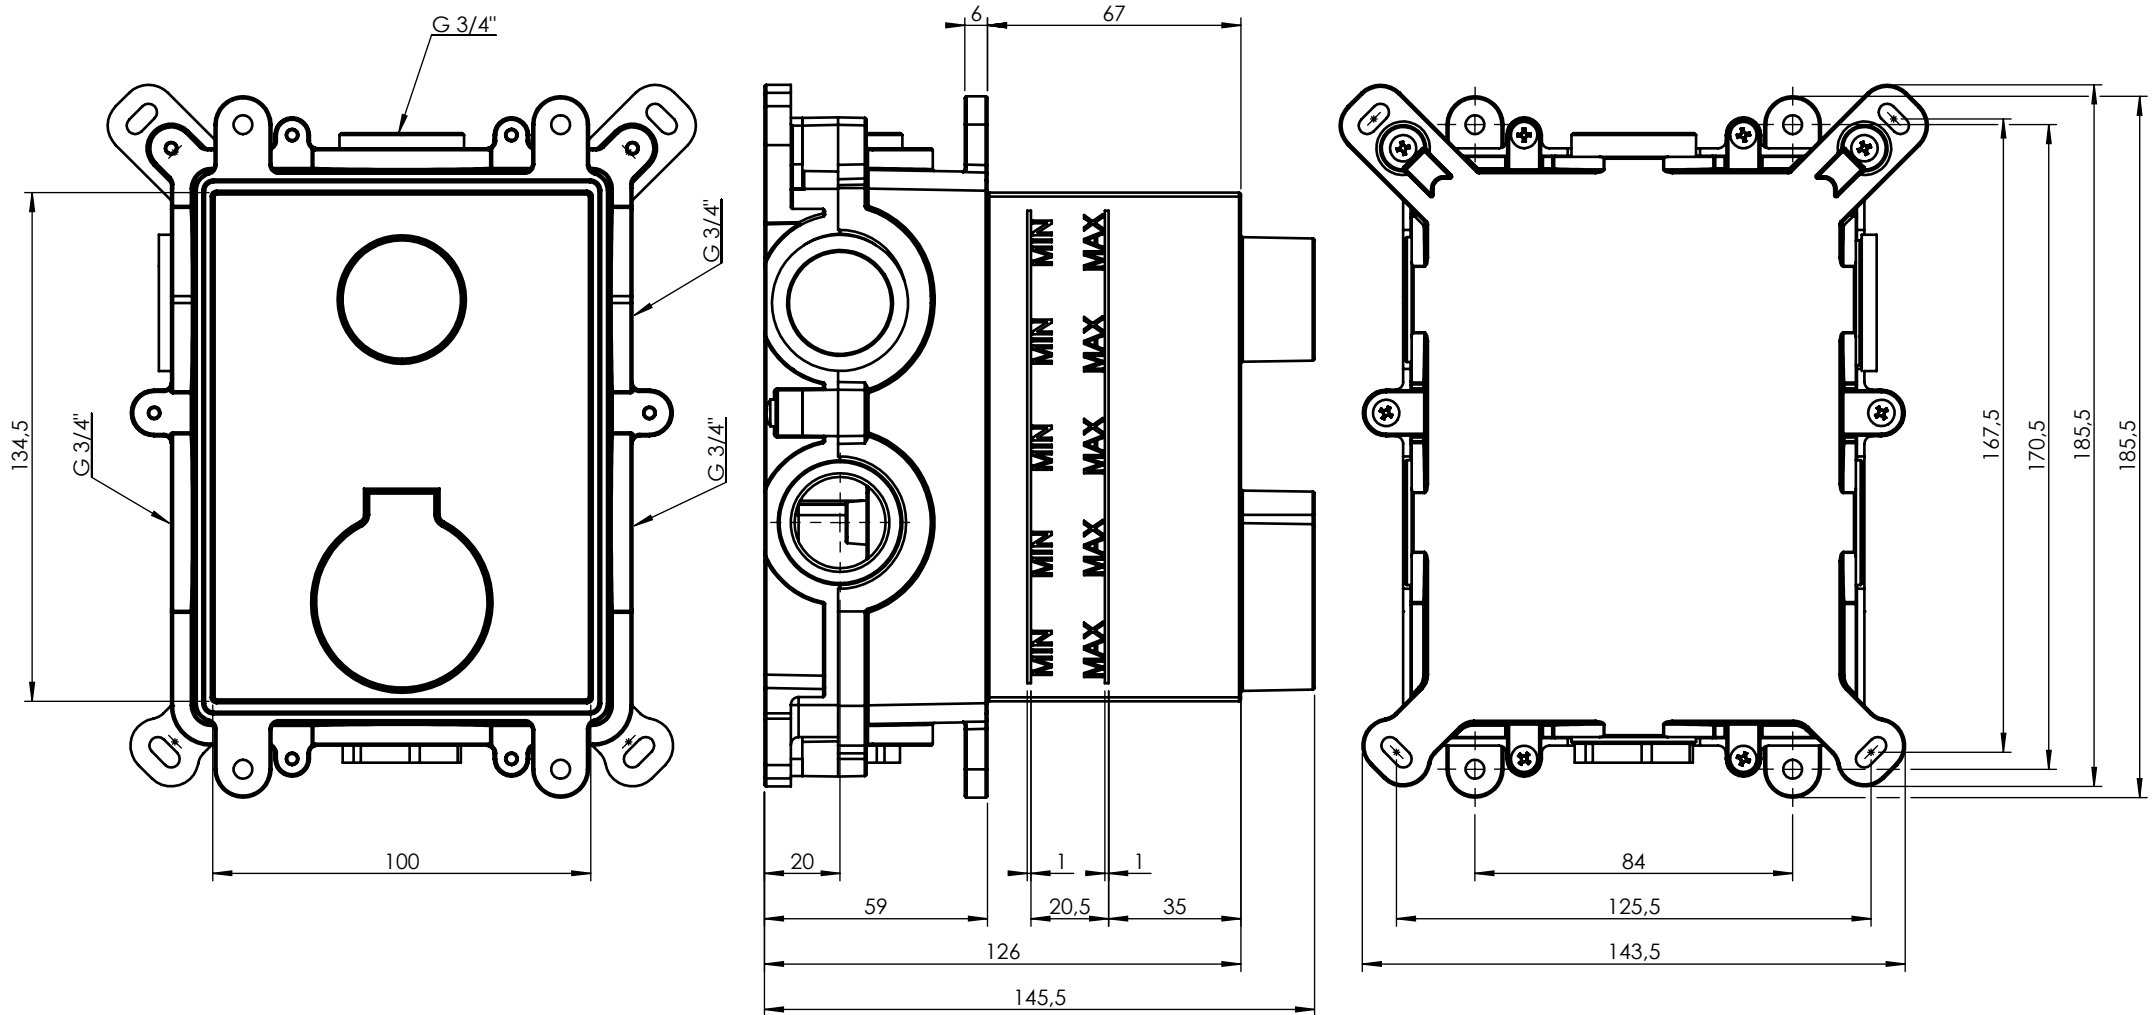

34 ST JOHN

Name: SHOWER VALVE

Code: PBR203 box

All dimensions are shown in mm