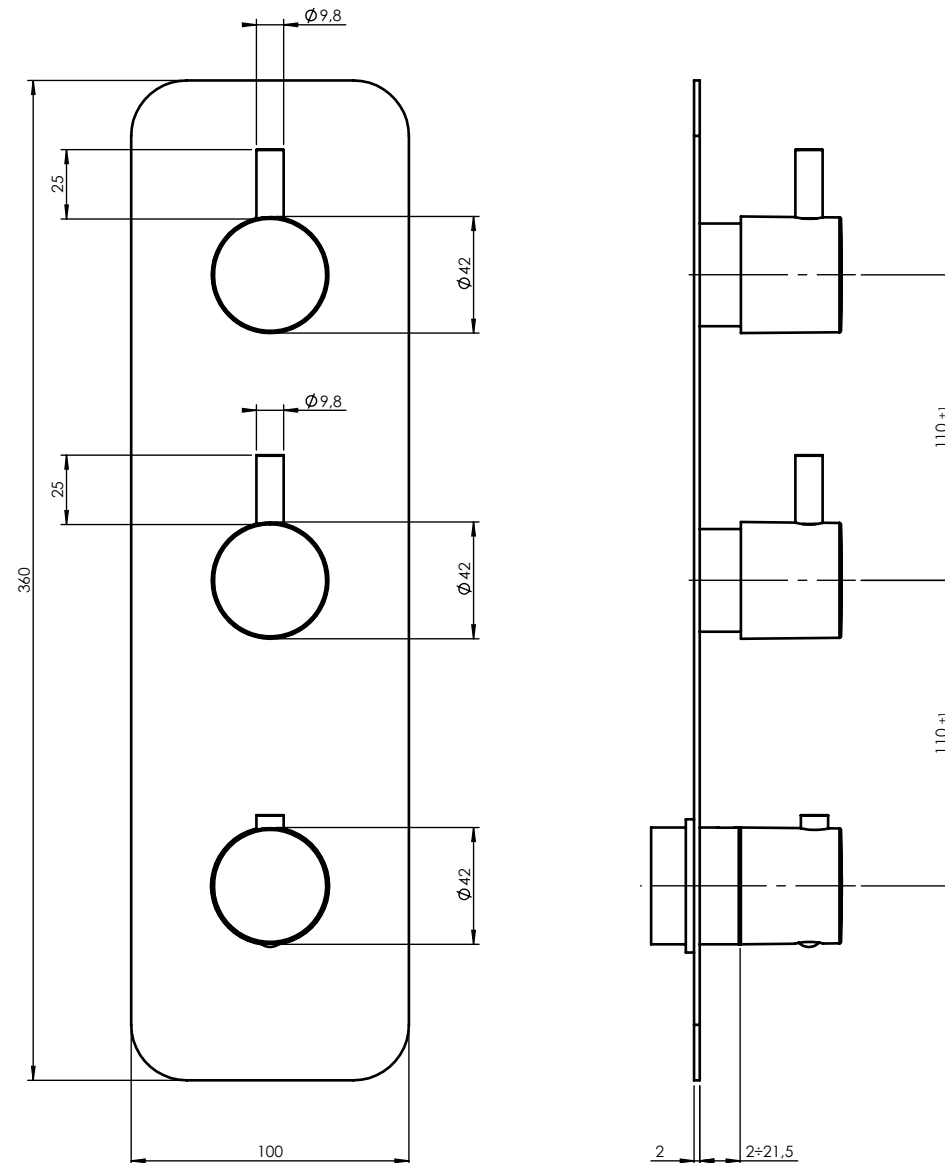

34 ST JOHN

Name: SHOWER VALVE

Code: 34VB33

All dimensions are shown in mm