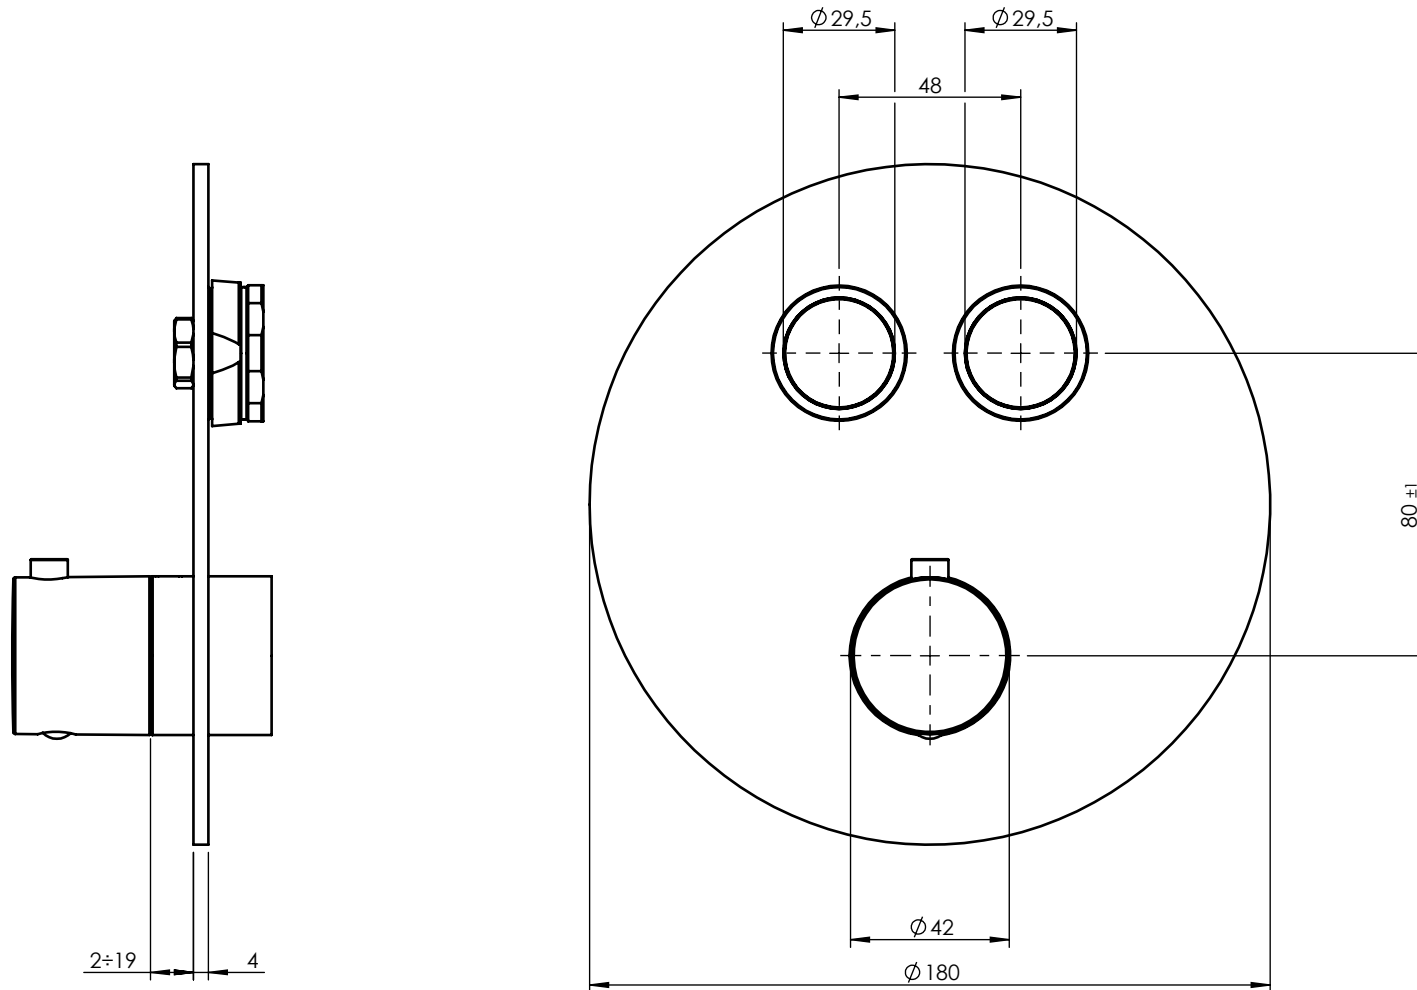

# 34 ST JOHN

Name: SHOWER VALVE

Code: 34PBR203

All dimensions are shown in mm