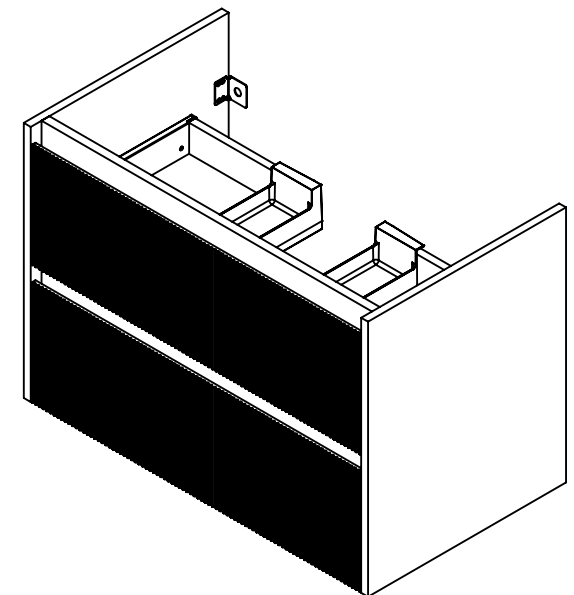

# 34 ST JOHN

Name: SCANALATO 800 2 DRAWER

Code: JSL80.

Front Elevation

Back Elevation

Side Elevation

Top View

All dimensions are shown in mm