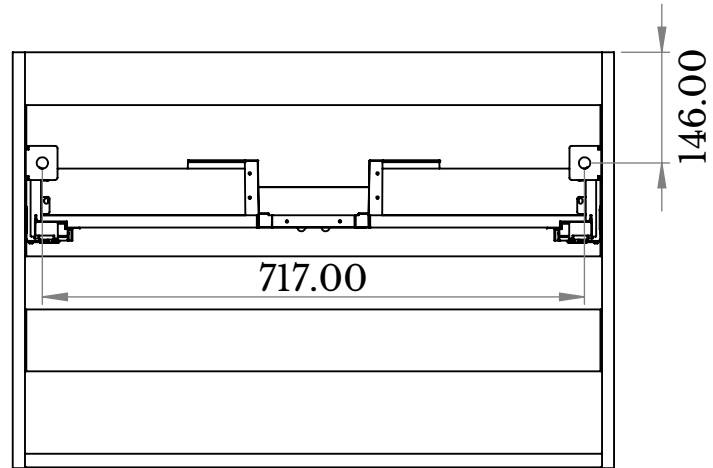

# 34 ST JOHN

Name: SCANALATO 800 2 DRAWER

Code: JSL80.

Front Elevation

Back Elevation

Side Elevation

Top View

All dimensions are shown in mm