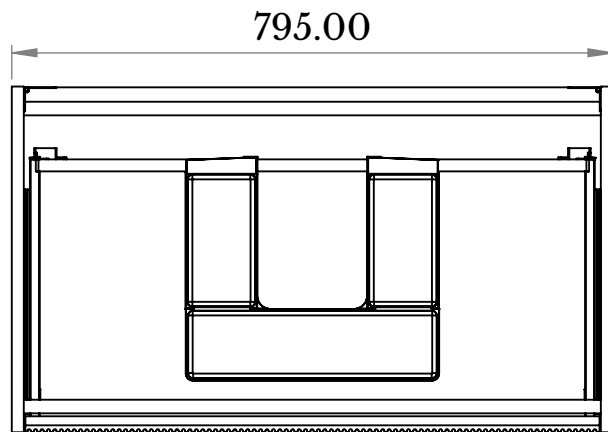

# 34 ST JOHN

Name: SCANALATO 800 2 DRAWER

Code: JSL80.

Front Elevation

Back Elevation

Side Elevation

Top View

All dimensions are shown in mm