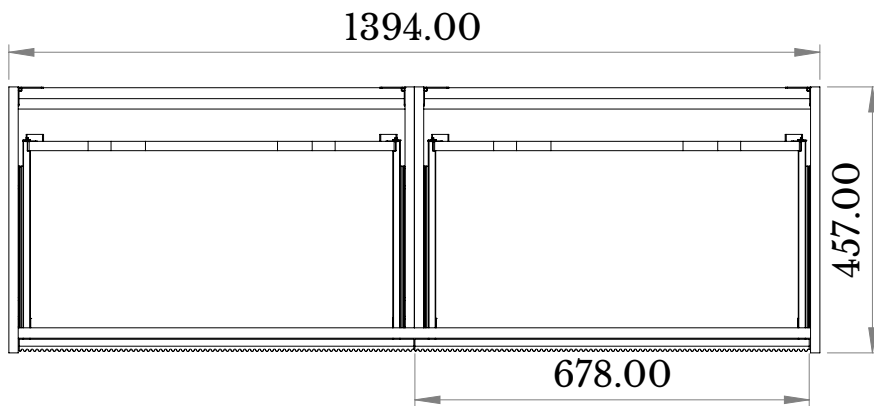

34 ST JOHN

Name: SCANALATO 1400 2 DRAWER

Code: JSL140.

Front Elevation

Back Elevation

Side Elevation

Top View

All dimensions are shown in mm