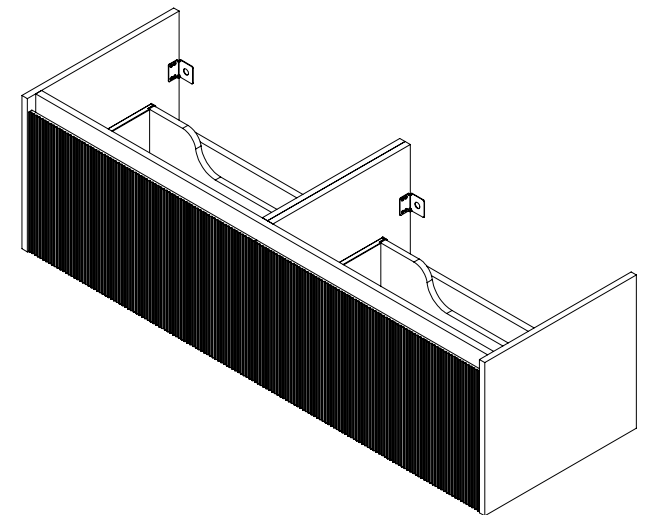

34 ST JOHN

Name: SCANALATO 1400 2 DRAWER

Code: JSL140.

Front Elevation

Back Elevation

Side Elevation

Top View

All dimensions are shown in mm