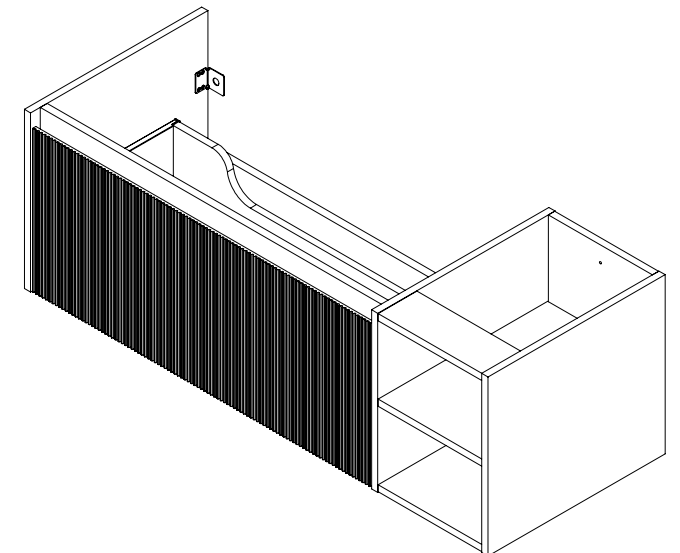

34 ST JOHN

Name: SCANALATO 1200 1 DRAWER LH BASIN

Code: JSL120L.

Front Elevation

Back Elevation

Side Elevation

Top View

All dimensions are shown in mm