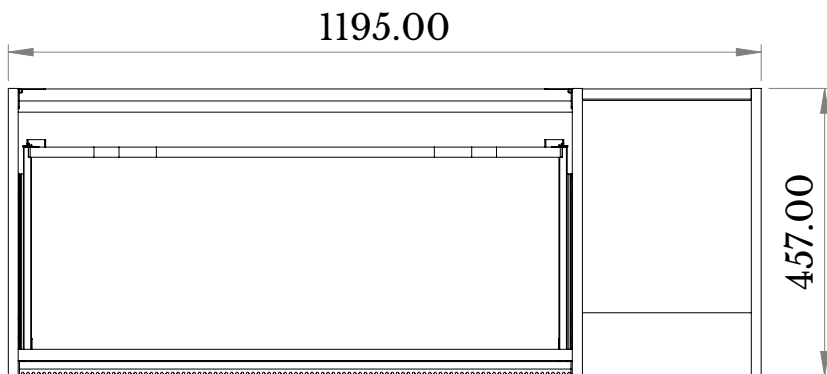

34 ST JOHN

Name: SCANALATO 1200 1 DRAWER LH BASIN

Code: JSL120L.

Front Elevation

Back Elevation

Side Elevation

Top View

All dimensions are shown in mm