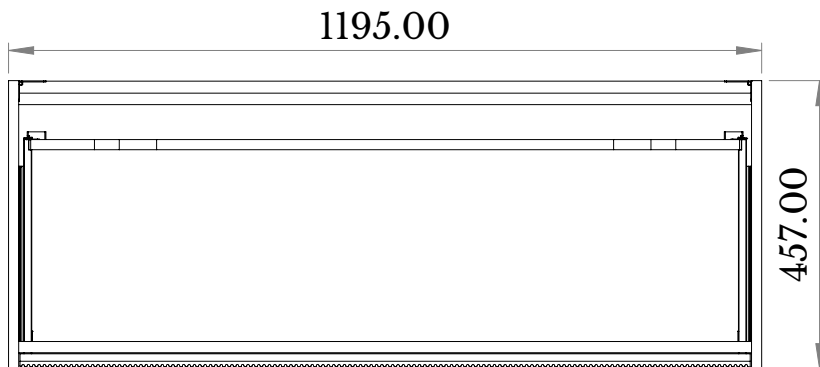

# 34ST JOHN

Name: SCANALATO 1200 1 DRAWER

Code: JSL120.

Front Elevation

Back Elevation

Side Elevation

Top View

All dimensions are shown in mm