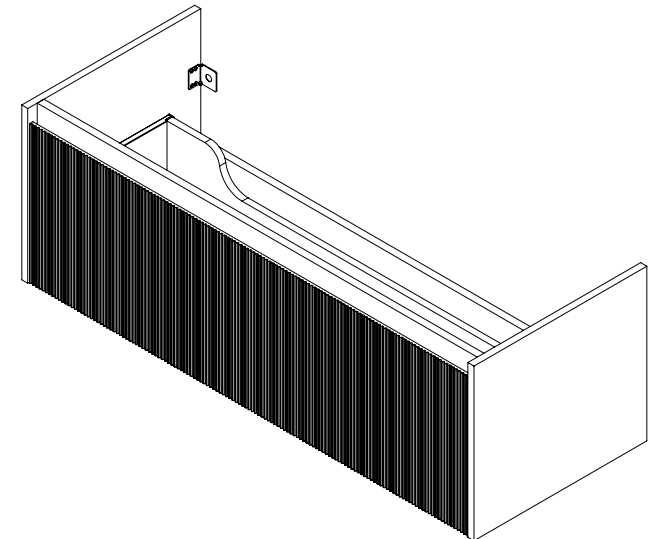

# 34ST JOHN

Name: SCANALATO 1200 1 DRAWER

Code: JSL120.

Front Elevation

Back Elevation

Side Elevation

Top View

All dimensions are shown in mm