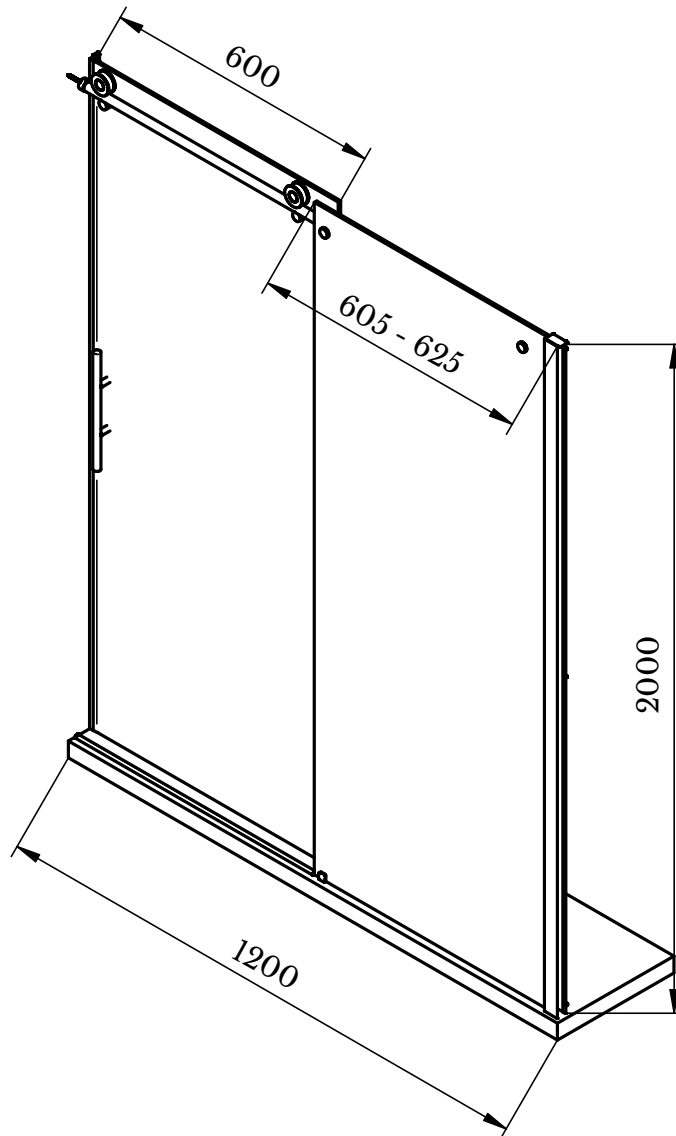

34 ST JOHN

Name: RECESS SLIDER - 1 DOOR WITH FIXED PANEL. REVERSIBLE 8MM EASY CLEAN CLEAR GLASS
1200 W X 2000 H

Code: 622120

All dimensions are shown in mm