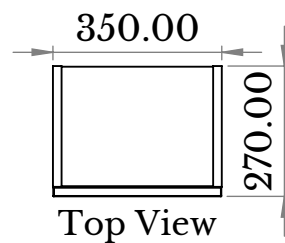

34 ST JOHN

Name: RAFFINATA 350 TALL CABINET (REVERSIBLE)

Code: JRF35TC.

Front Elevation

Back Elevation

Side Elevation

Front Section

Top View