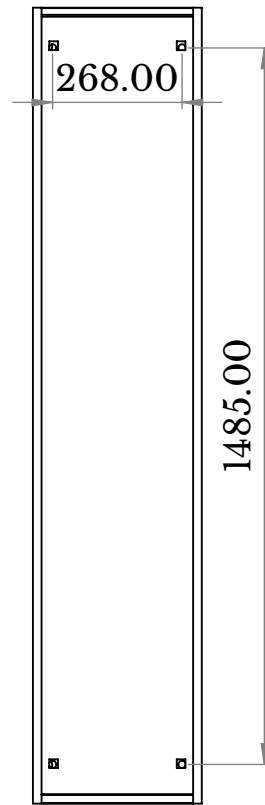

34 ST JOHN

Name: RAFFINATA 350 TALL CABINET (REVERSIBLE)

Code: JRF35TC.

Front Elevation

Back Elevation

Side Elevation

Front Section

Top View