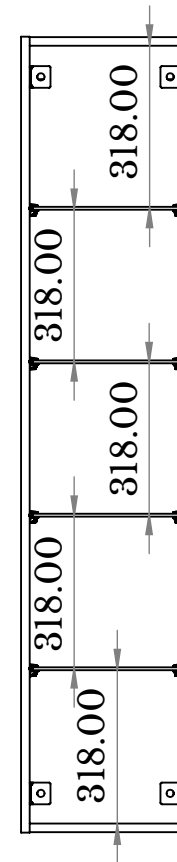

34 ST JOHN

Name: RAFFINATA 350 TALL CABINET (REVERSIBLE)

Code: JRF35TC.

Front Elevation

Back Elevation

Side Elevation

Front Section

Top View