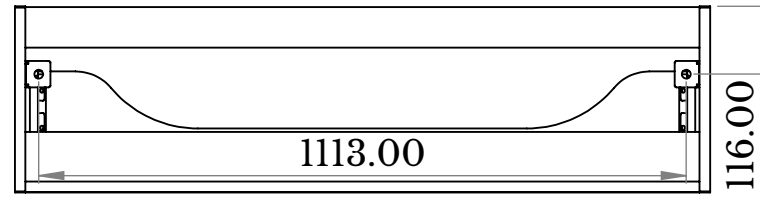

34 ST JOHN

Name: RAFFINATA 1200 1 DRAWER (P/OPEN S/CLOSE)

Code: JRF120.

Front Elevation

Back Elevation

Side Elevation

Top View

All dimensions are shown in mm