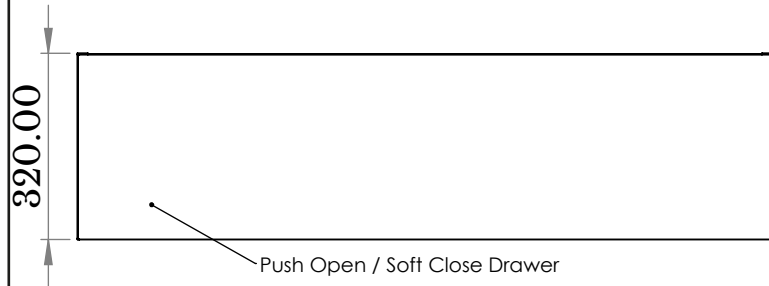

34 ST JOHN

Name: RAFFINATA 1200 1 DRAWER (P/OPEN S/CLOSE)

Code: JRF120.

Front Elevation

Back Elevation

Side Elevation

Top View

All dimensions are shown in mm