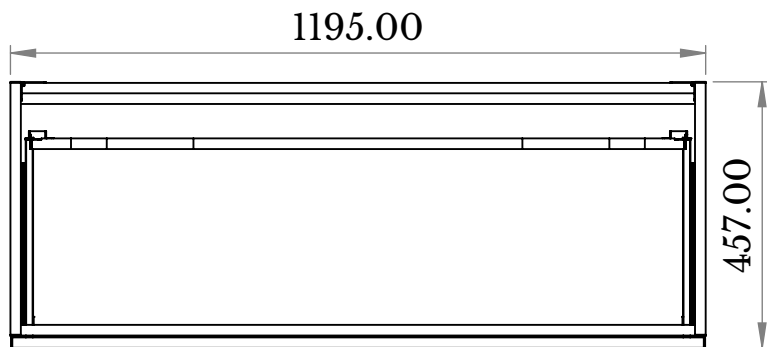

34 ST JOHN

Name: RAFFINATA 1200 1 DRAWER (P/OPEN S/CLOSE)

Code: JRF120.

Front Elevation

Back Elevation

Side Elevation

Top View

All dimensions are shown in mm