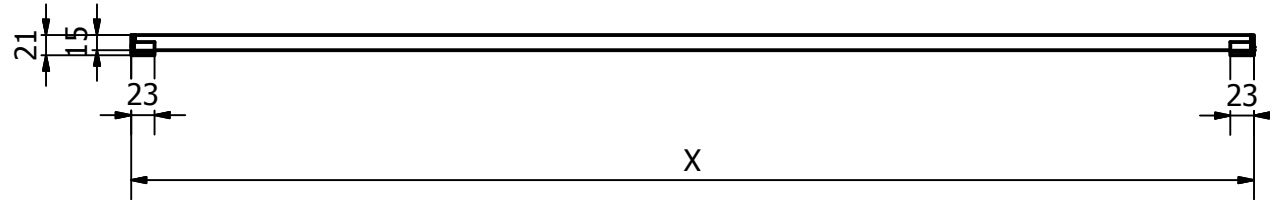

# 34 S<sup>T</sup> JOHN

Name: LINEAR 80 GRATING

Code: LINEAR80

Tabel		
X	Y	Z
798	791	788

All dimensions are shown in mm