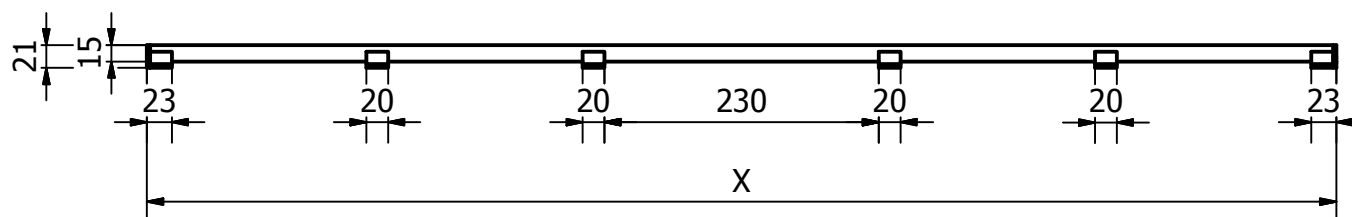

34ST JOHN

Tabel		
X	Y	Z
598	592	592

Name: LINEAR 60 REVERSIBLE GRATING

Code: LINEAR60

All dimensions are shown in mm