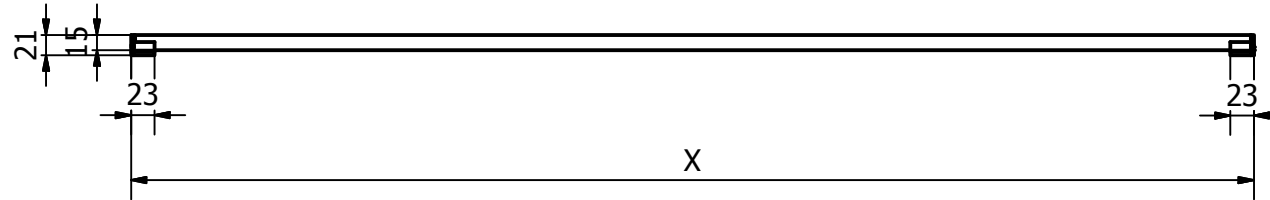

34 ST JOHN

Name: LINEAR 60 GRATING

Code: LINEAR60

Tabel		
X	Y	Z
598	591	588

All dimensions are shown in mm