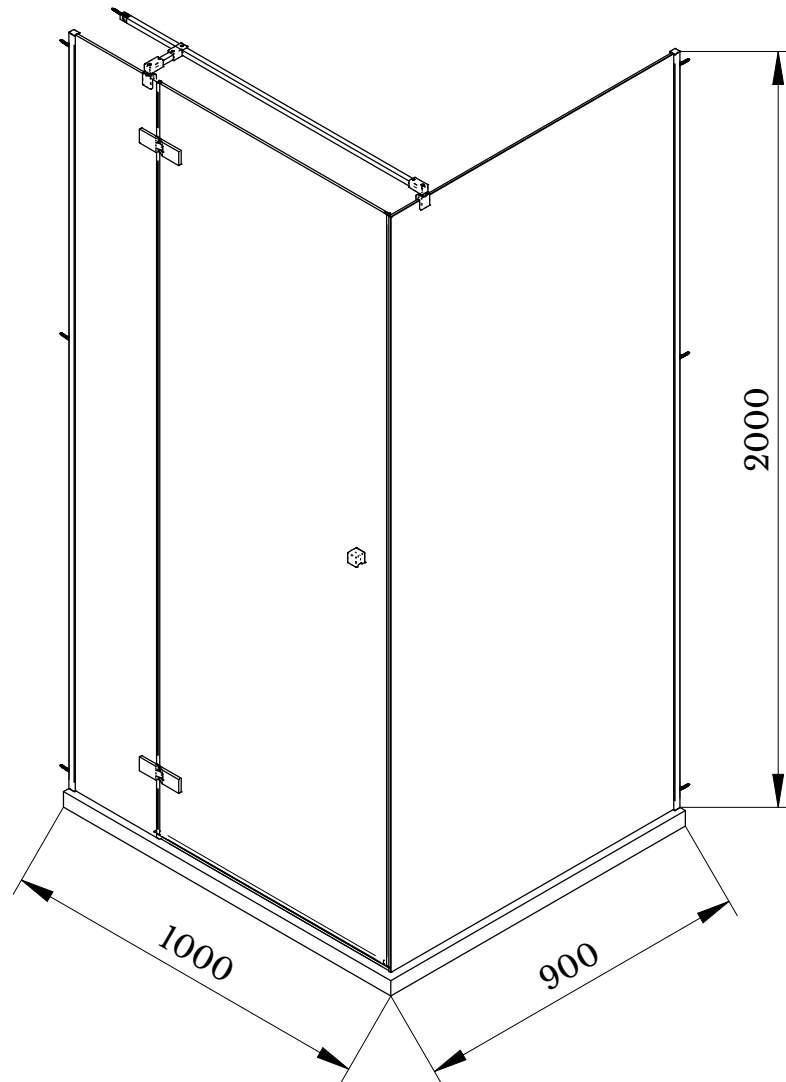

34 ST JOHN

Name: HINGED DOOR & IN-LINE PANEL LEFT HAND HINGE. 8MM EASY CLEAN CLEAR GLASS.
1000 W X 2000 H

Code: 2660100-2663090

All dimensions are shown in mm