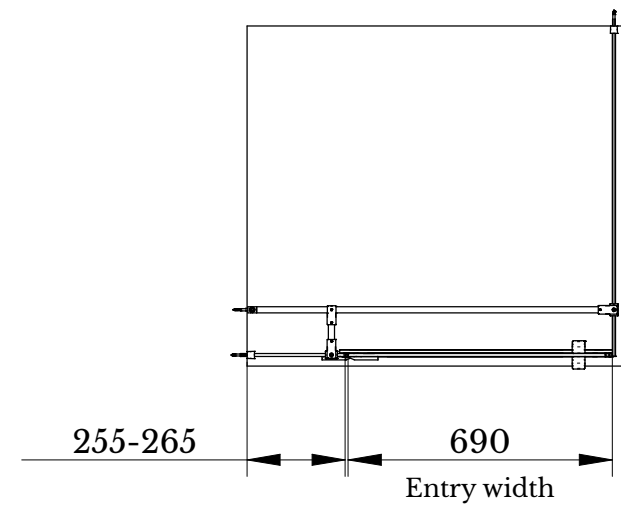

34 ST JOHN

Name: HINGED DOOR & IN-LINE PANEL LEFT HAND HINGE. 8MM EASY CLEAN CLEAR GLASS.
1000 W X 2000 H

Code: 2660100-2663090

All dimensions are shown in mm