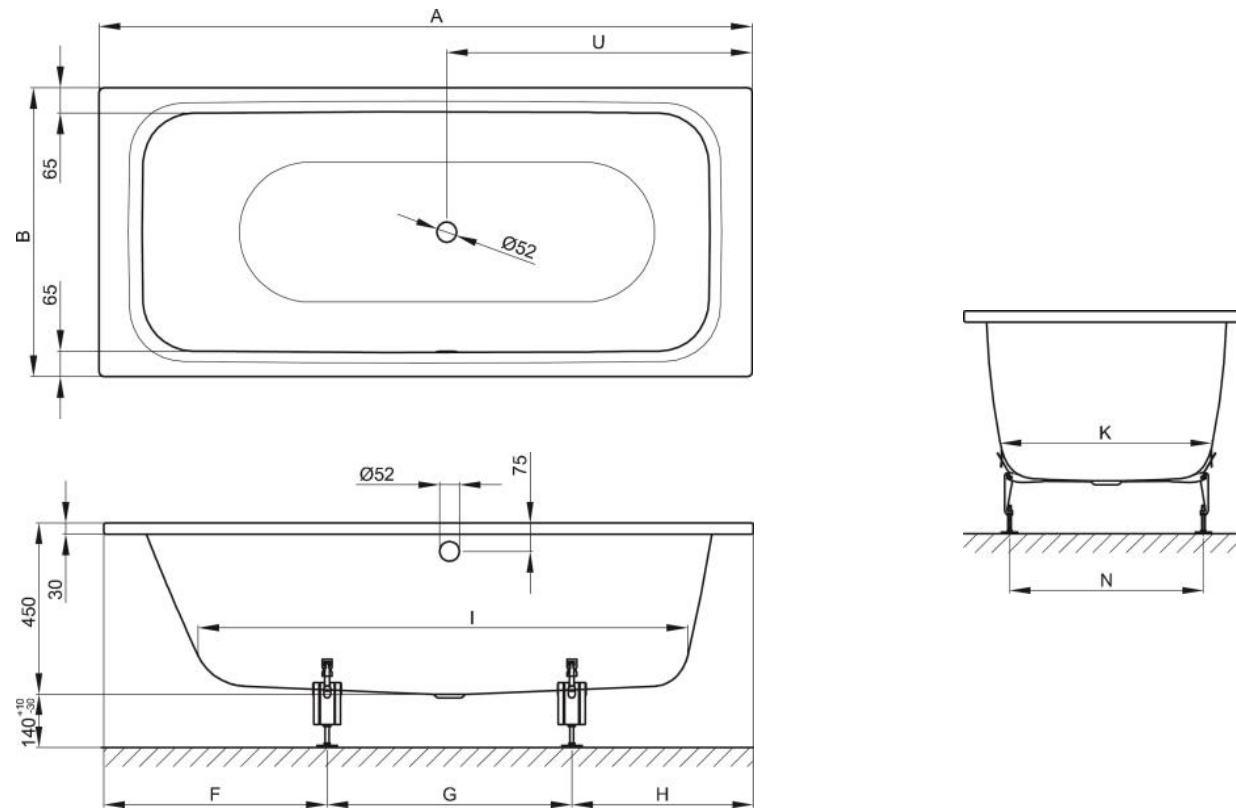

34 ST JOHN

Name: GLAZED TITANIUM STEEL 180X80 DOUBLE ENDED BATH NTH AND UNIVERSAL FEET

Code: BE8430-000 + B23-1500

Dimension	A	B	F	G	H	I	K	N	U
180x80x42cm	1800	800	495	705	600	1380	555	500	845

All dimensions are shown in mm