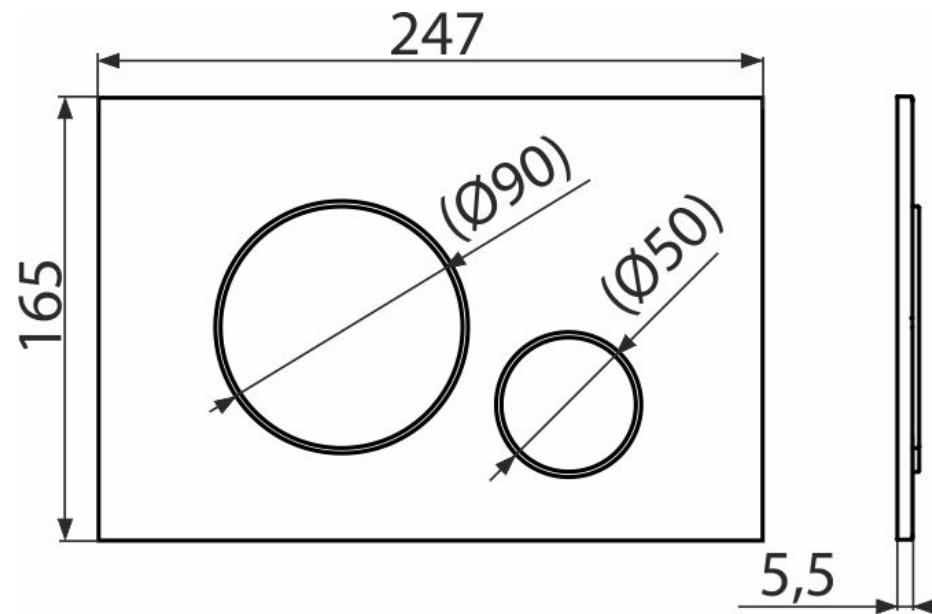

# 34 ST JOHN

Name: FLUSH PLATE FOR PRE-WALL INSTALLATION SYSTEMS

Code: M671

## Feature:

- Double-acting mechanical flushing
- Compatible for all pre-wall installation systems and cisterns for building into solid walls ALCAPLAST
- Material: plastic
- Surface finish: chrome-polished
- The flush plate thanks to its profile stands out only 5.5 mm above the tiles

## Scope of supply:

- Template for correct flush plate setup
- Flushing mechanism screws 2 pcs
- Flush plate
- Fixing frame of the flush plate
- Threaded frame clamp 2 pcs

All dimensions are shown in mm