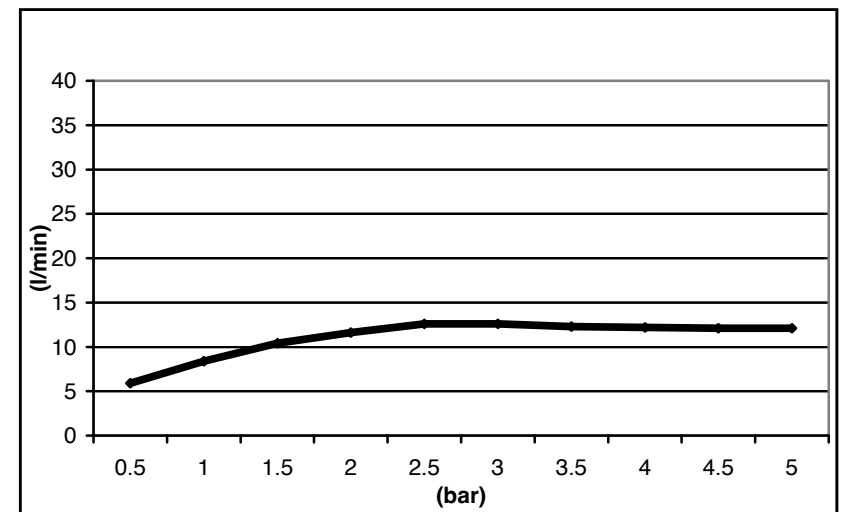

34 ST JOHN

Name: DIVA 500X500 BUILT IN SHOWER HEAD CHROME EFFECT ON STEEL

Code: NC44024

All dimensions are shown in mm