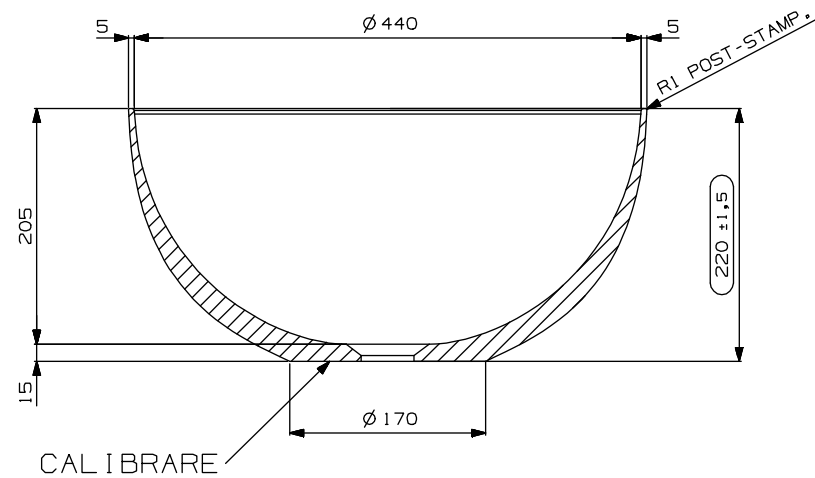

# 34 ST JOHN

Name: BEYONDSTONE SOLID SURFACE ROUND BASIN Ø 450XH.220

Code: M08008\_010

All dimensions are shown in mm