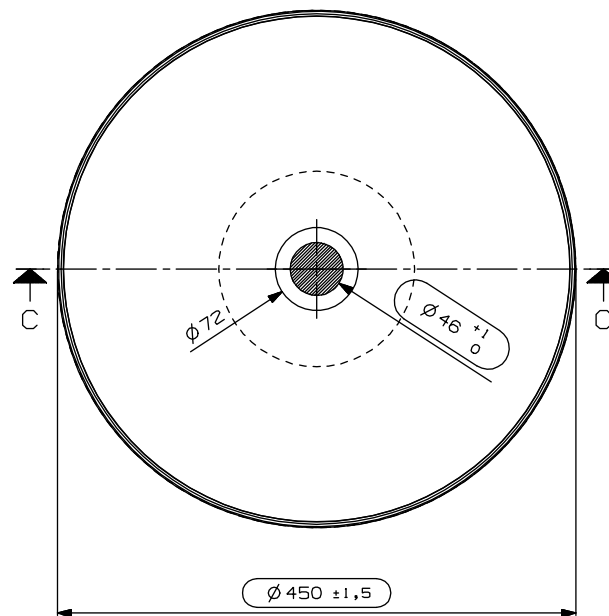

# 34 ST JOHN

Name: BEYONDSTONE SOLID SURFACE ROUND BASIN Ø 450XH.220

Code: M08008\_010

All dimensions are shown in mm