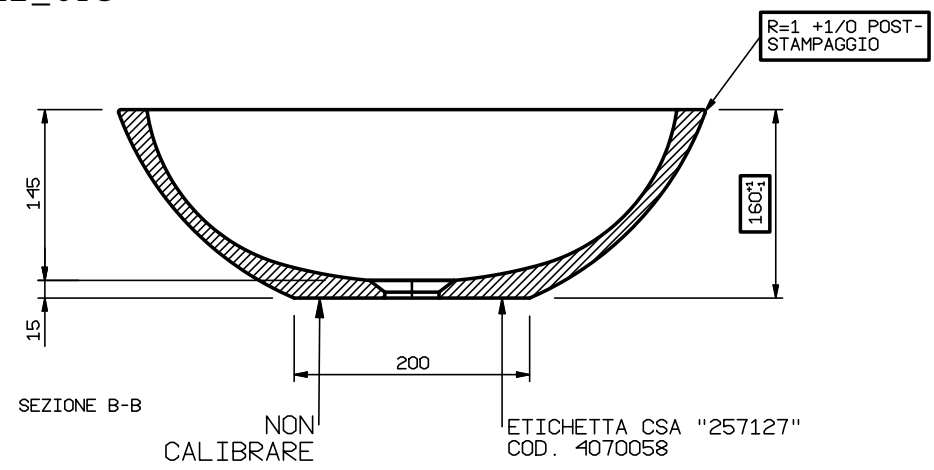

34 ST JOHN

Name: BEYONDSTONE SOLID SURFACE OVAL BASIN 500X350XH.160

Code: M06622_010

All dimensions are shown in mm