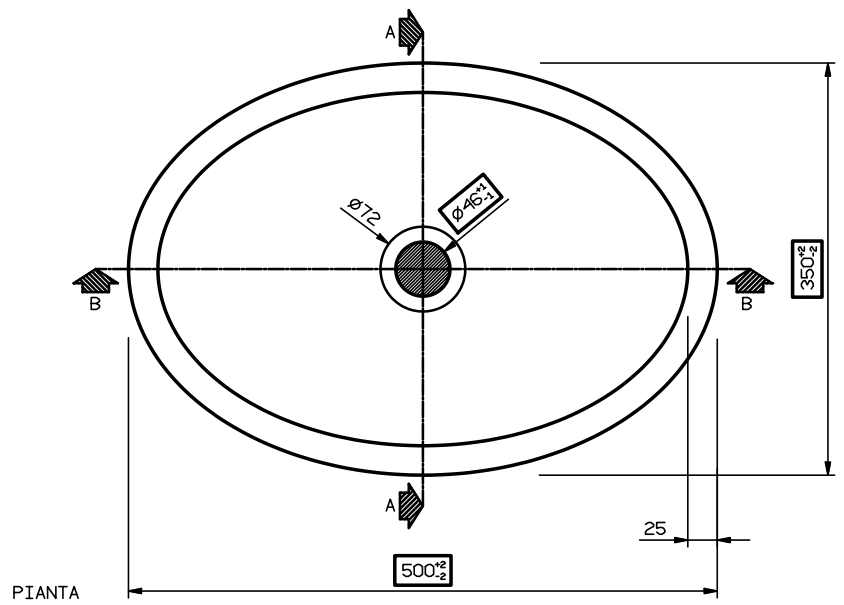

34 ST JOHN

Name: BEYONDSTONE SOLID SURFACE OVAL BASIN 500X350XH.160

Code: M06622_010

All dimensions are shown in mm