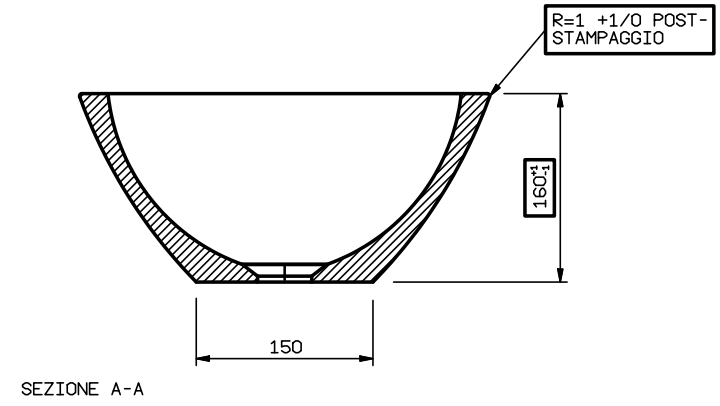

34 ST JOHN

Name: BEYONDSTONE SOLID SURFACE OVAL BASIN 500X350XH.160

Code: M06622_010

All dimensions are shown in mm