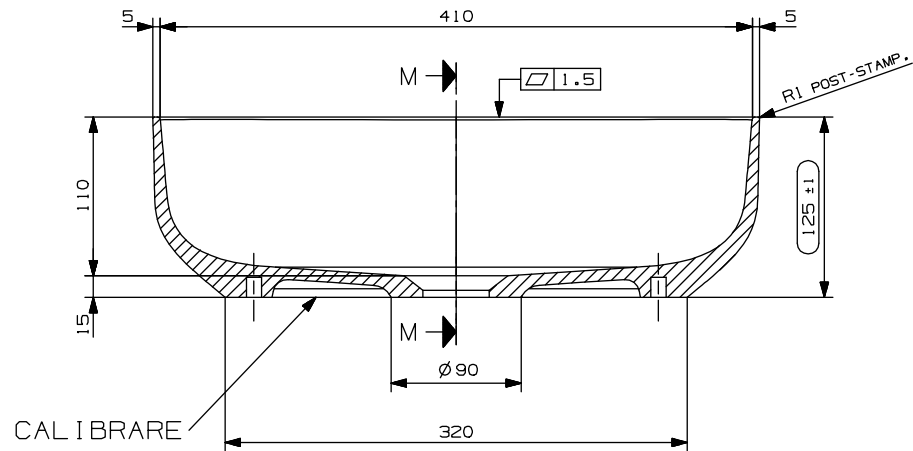

34ST JOHN

Name: BEYONDSTONE SOLID SURFACE OVAL BASIN 420X300XH.125

Code: M08258_010

All dimensions are shown in mm