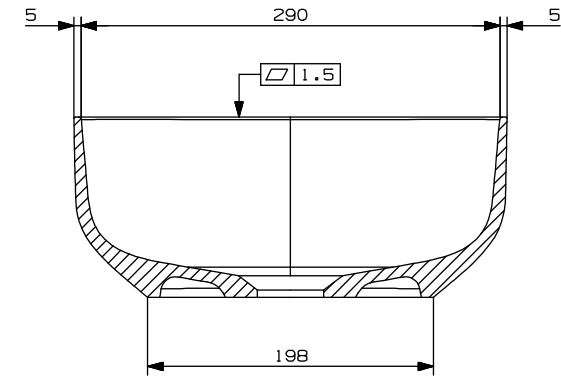

34ST JOHN

Name: BEYONDSTONE SOLID SURFACE OVAL BASIN 420X300XH.125

Code: M08258_010

All dimensions are shown in mm