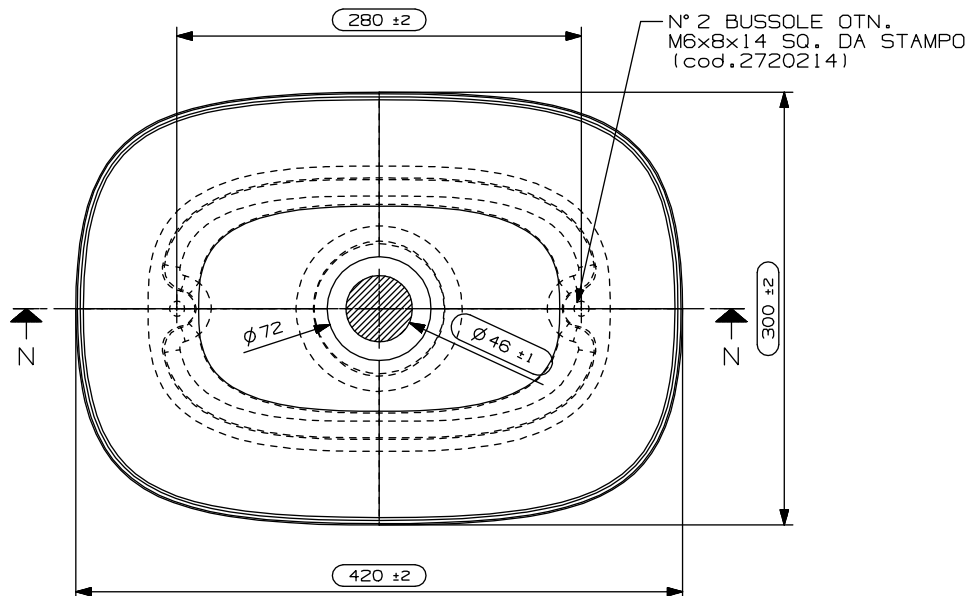

34ST JOHN

Name: BEYONDSTONE SOLID SURFACE OVAL BASIN 420X300XH.125

Code: M08258_010

All dimensions are shown in mm