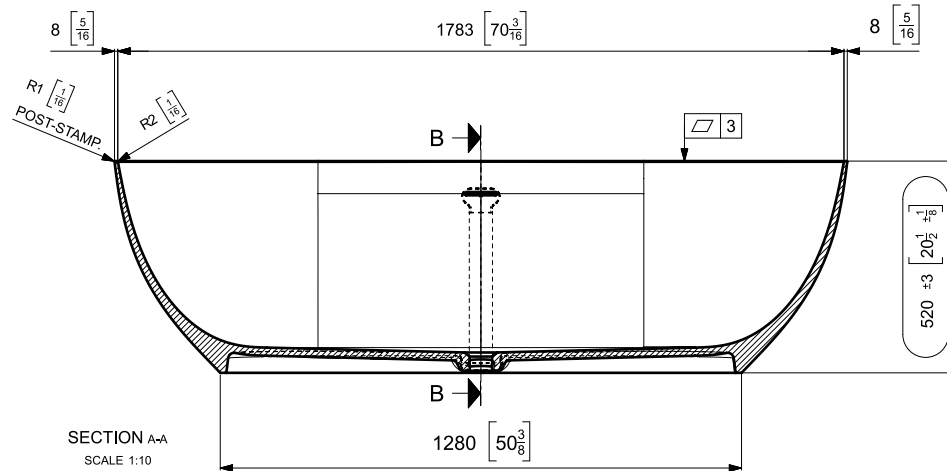

34 ST JOHN

Name: BEYONDSTONE SOLID SURFACE FREESTANDING BATH WITH OVERFLOW

Code: C01455AB1618

All dimensions are shown in mm