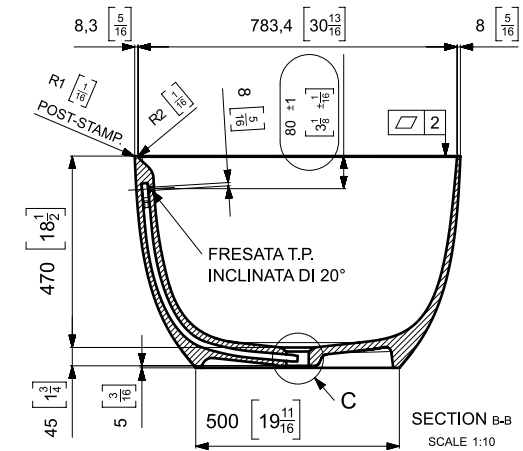

34 ST JOHN

Name: BEYONDSTONE SOLID SURFACE FREESTANDING BATH WITH OVERFLOW

Code: C01455AB1618

All dimensions are shown in mm