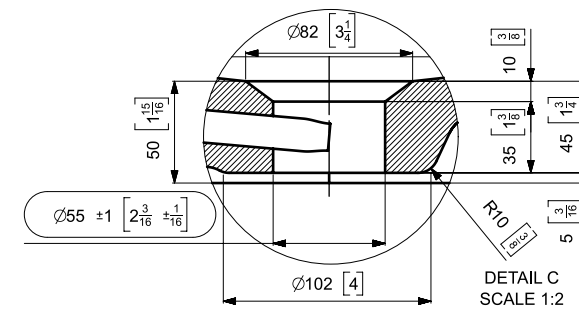

34 ST JOHN

Name: BEYONDSTONE SOLID SURFACE FREESTANDING BATH WITH OVERFLOW

Code: C01455AB1618

All dimensions are shown in mm