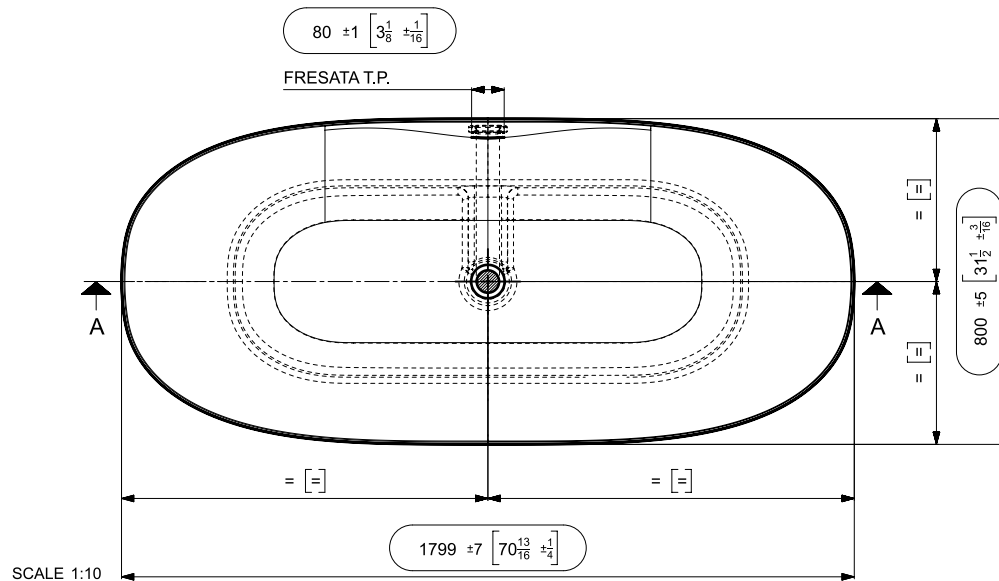

34 ST JOHN

Name: BEYONDSTONE SOLID SURFACE FREESTANDING BATH WITH OVERFLOW

Code: C01455AB1618

All dimensions are shown in mm