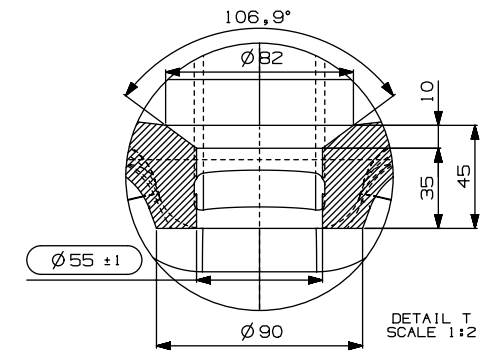

34 ST JOHN

Name: BEYONDSTONE SOLID SURFACE FREESTANDING BATH WITH OVERFLOW

Code: C01316_B16

All dimensions are shown in mm