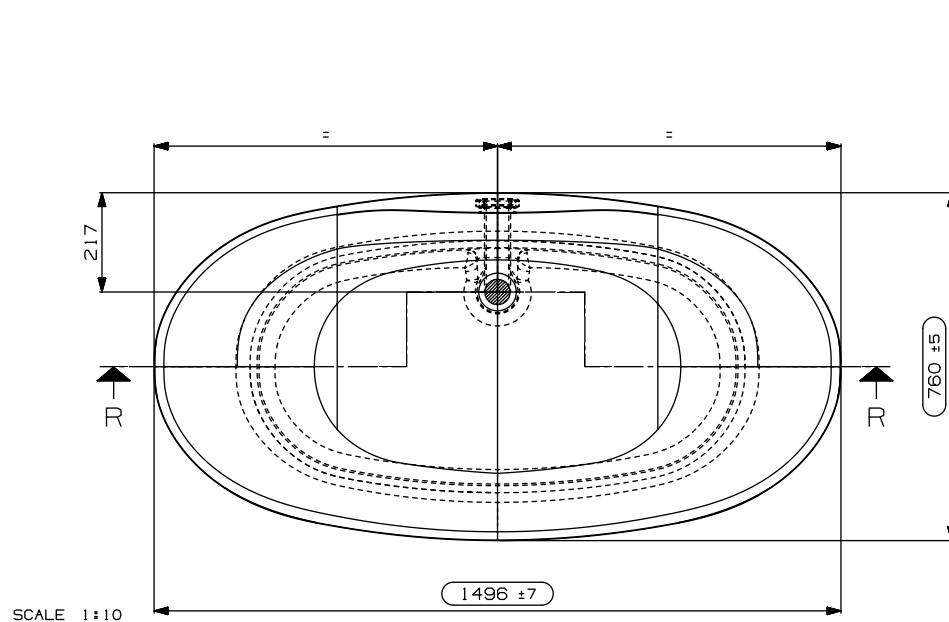

34 ST JOHN

Name: BEYONDSTONE SOLID SURFACE FREESTANDING BATH WITH OVERFLOW

Code: C01316_B16

All dimensions are shown in mm