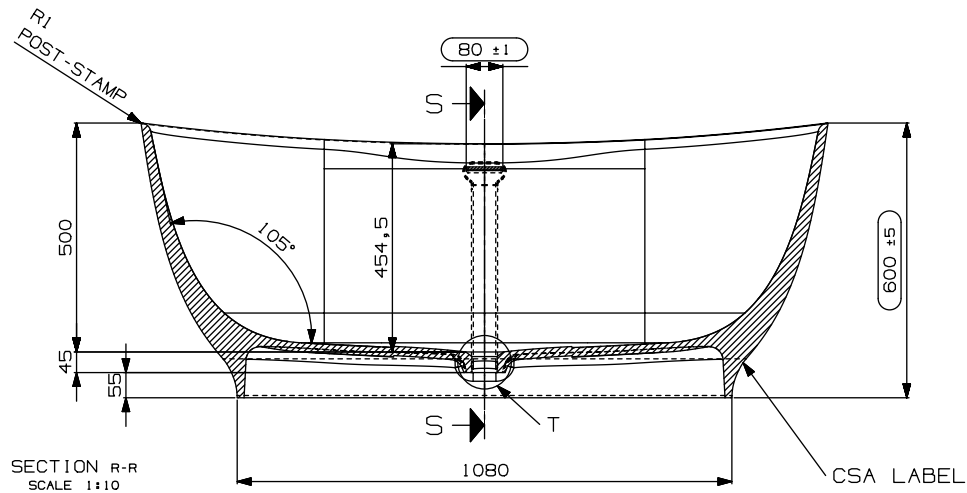

34 ST JOHN

Name: BEYONDSTONE SOLID SURFACE FREESTANDING BATH WITH OVERFLOW

Code: C01316_B16

All dimensions are shown in mm