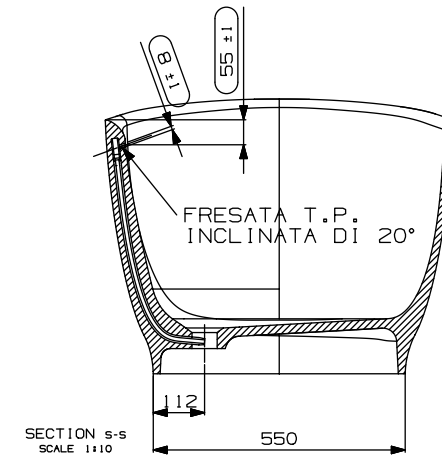

34 ST JOHN

Name: BEYONDSTONE SOLID SURFACE FREESTANDING BATH WITH OVERFLOW

Code: C01316_B16

All dimensions are shown in mm