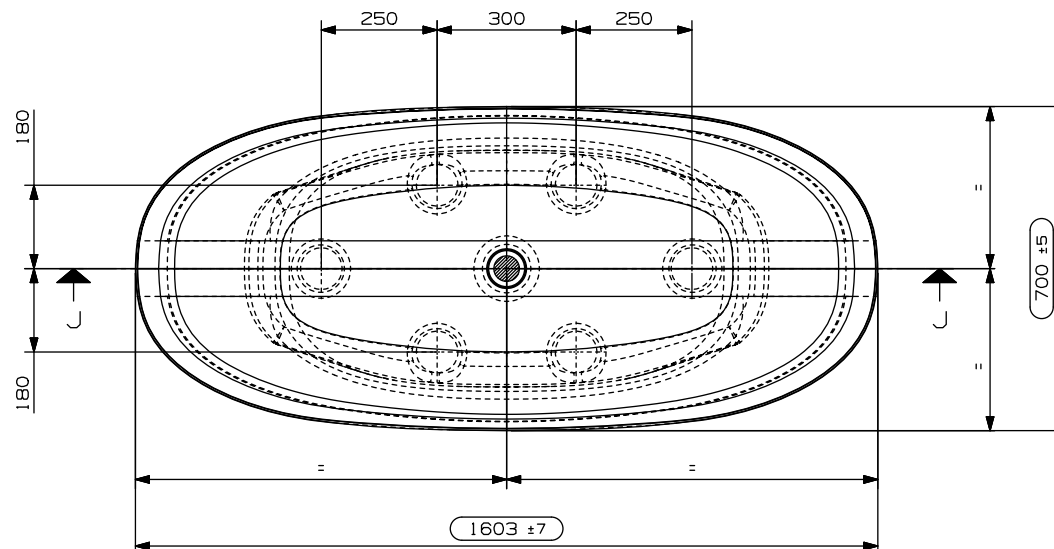

# 34 ST JOHN

Name: BEYONDSTONE SOLID SURFACE FREESTANDING BATH WITH OVERFLOW

Code: C01284\_B16

All dimensions are shown in mm