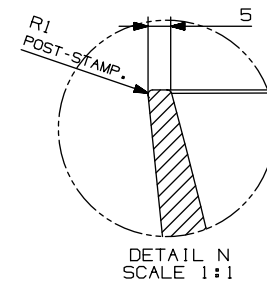

# 34 ST JOHN

Name: BEYONDSTONE SOLID SURFACE FREESTANDING BATH WITH OVERFLOW

Code: C01284\_B16

All dimensions are shown in mm