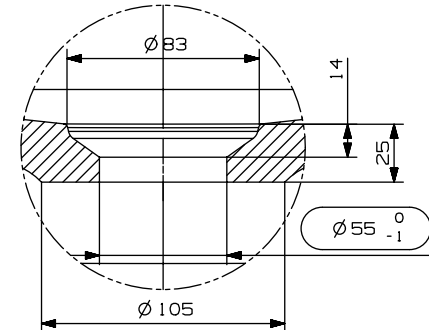

# 34 ST JOHN

Name: BEYONDSTONE SOLID SURFACE FREESTANDING BATH WITH OVERFLOW

Code: C01284\_B16

All dimensions are shown in mm