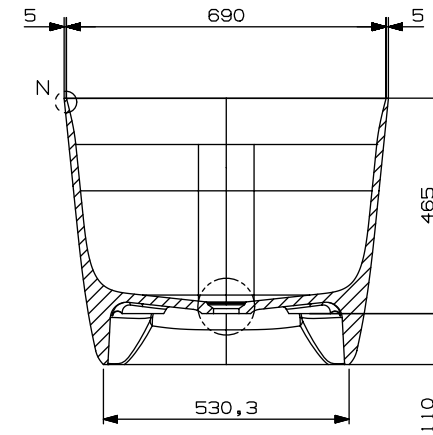

# 34 ST JOHN

Name: BEYONDSTONE SOLID SURFACE FREESTANDING BATH WITH OVERFLOW

Code: C01284\_B16

All dimensions are shown in mm