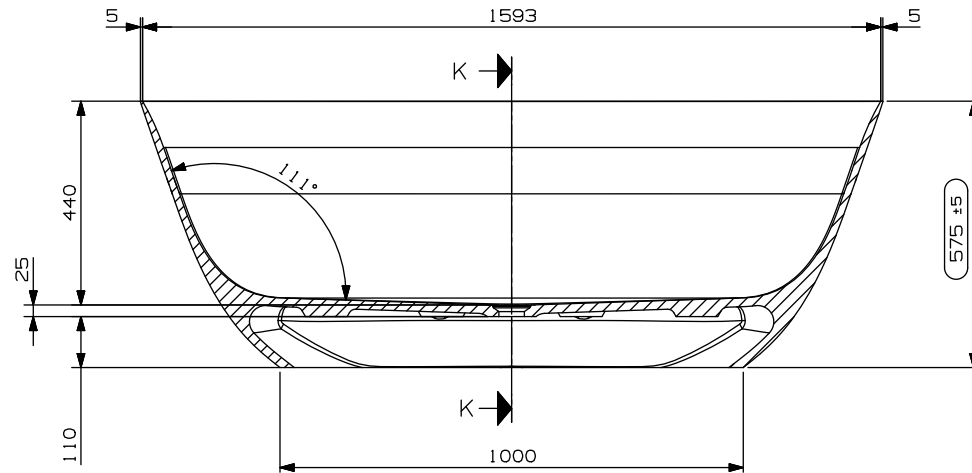

# 34 ST JOHN

Name: BEYONDSTONE SOLID SURFACE FREESTANDING BATH WITH OVERFLOW

Code: C01284\_B16

All dimensions are shown in mm