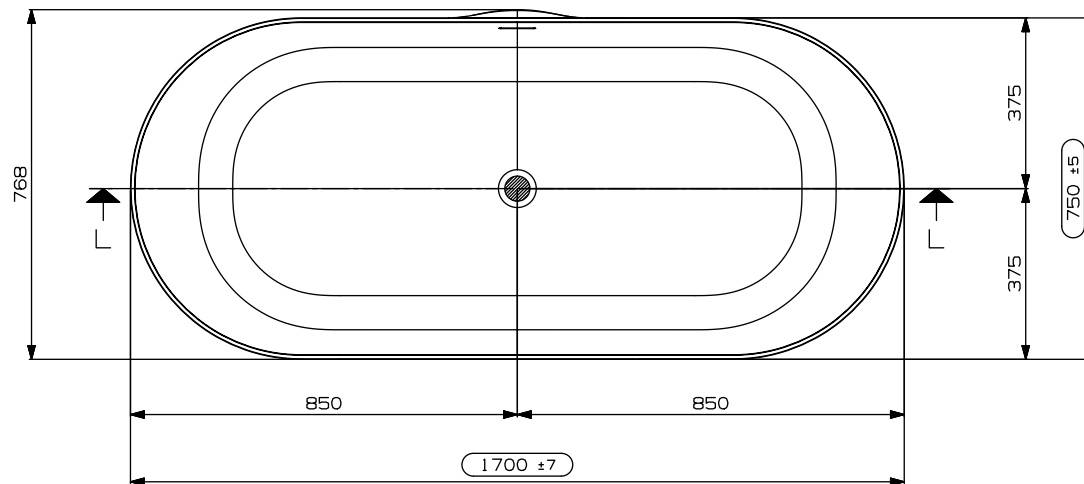

34 ST JOHN

Name: BEYONDSTONE SOLID SURFACE FREESTANDING BATH WITH OVERFLOW

Code: C01244_B16

All dimensions are shown in mm