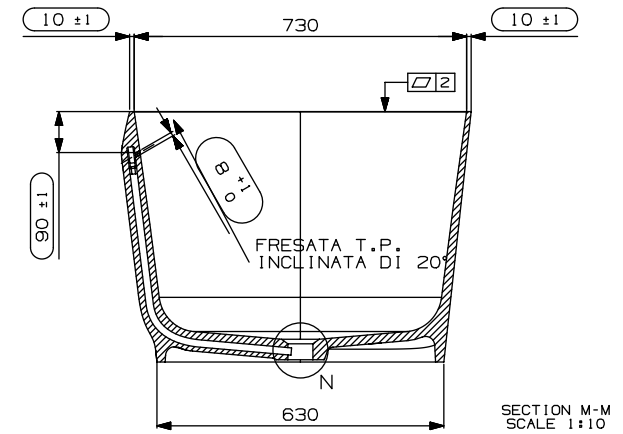

34 ST JOHN

Name: BEYONDSTONE SOLID SURFACE FREESTANDING BATH WITH OVERFLOW

Code: C01244_B16

All dimensions are shown in mm