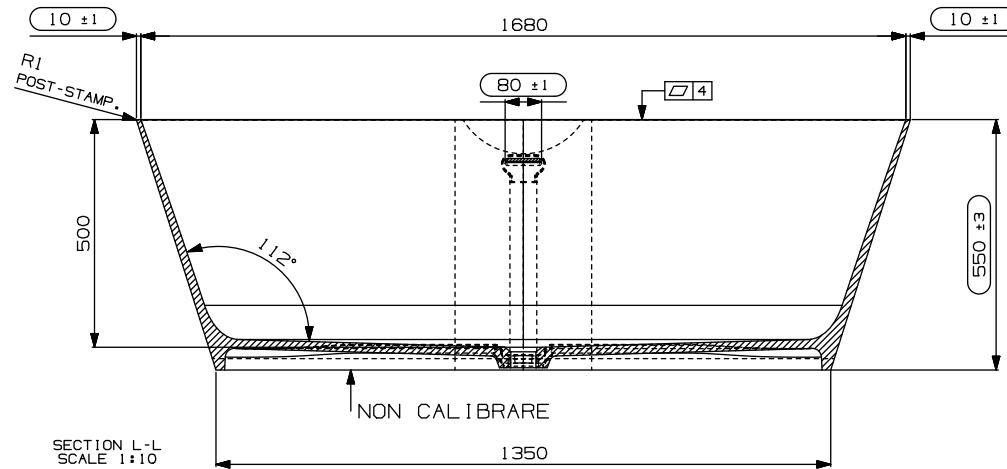

34 ST JOHN

Name: BEYONDSTONE SOLID SURFACE FREESTANDING BATH WITH OVERFLOW

Code: C01244_B16

All dimensions are shown in mm