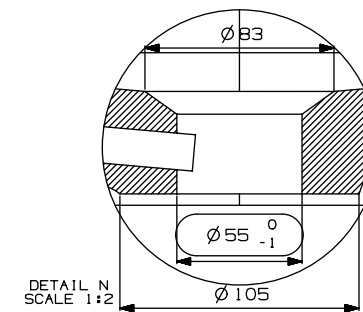

34 ST JOHN

Name: BEYONDSTONE SOLID SURFACE FREESTANDING BATH WITH OVERFLOW

Code: C01244_B16

All dimensions are shown in mm