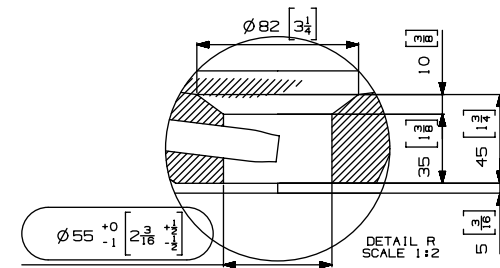

# 34 ST JOHN

Name: BEYONDSTONE SOLID SURFACE FREESTANDING BATH WITH OVERFLOW

Code: C01228\_B16

All dimensions are shown in mm