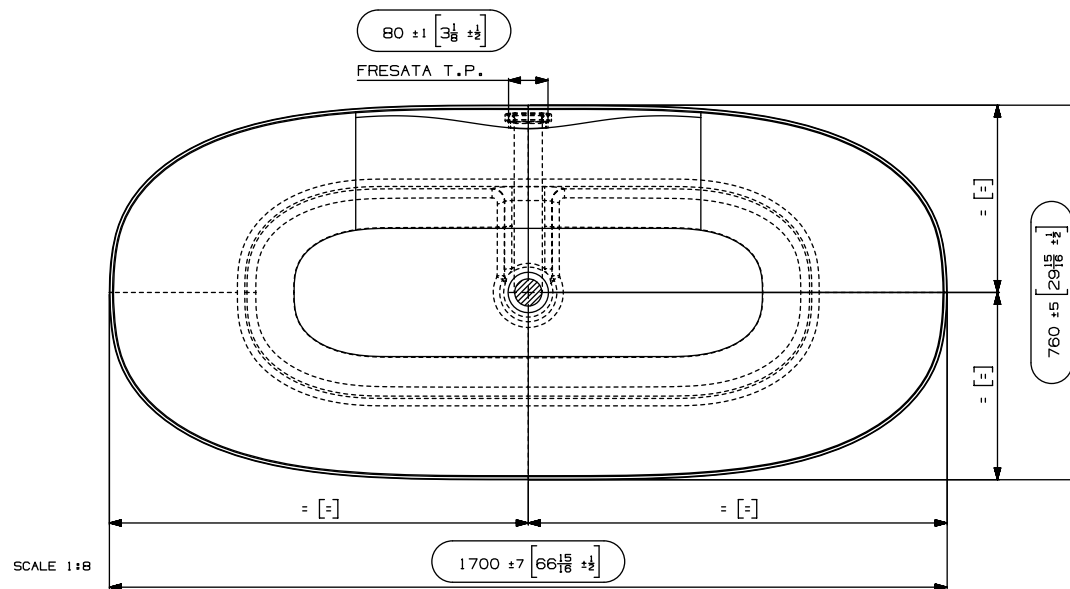

# 34 ST JOHN

Name: BEYONDSTONE SOLID SURFACE FREESTANDING BATH WITH OVERFLOW

Code: C01228\_B16

All dimensions are shown in mm