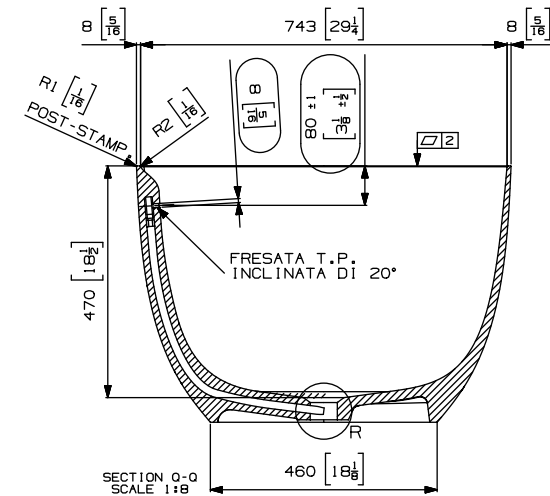

# 34 ST JOHN

Name: BEYONDSTONE SOLID SURFACE FREESTANDING BATH WITH OVERFLOW

Code: C01228\_B16

All dimensions are shown in mm