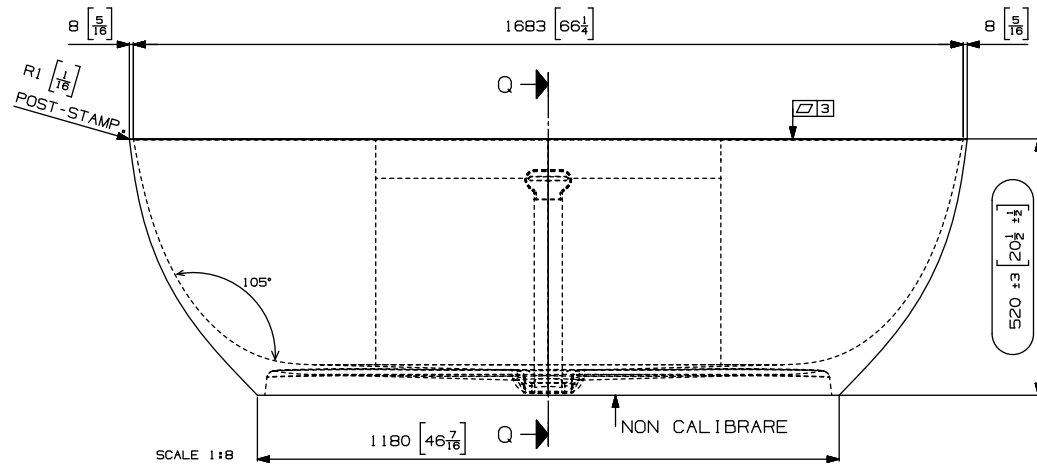

# 34 ST JOHN

Name: BEYONDSTONE SOLID SURFACE FREESTANDING BATH WITH OVERFLOW

Code: C01228\_B16

All dimensions are shown in mm