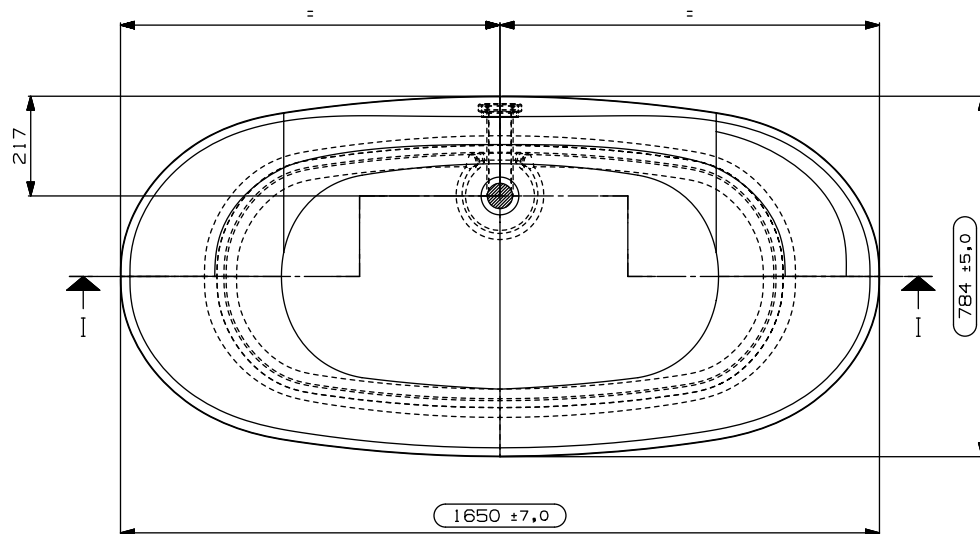

# 34 ST JOHN

Name: BEYONDSTONE SOLID SURFACE FREESTANDING BATH WITH OVERFLOW

Code: C01054\_B16

All dimensions are shown in mm