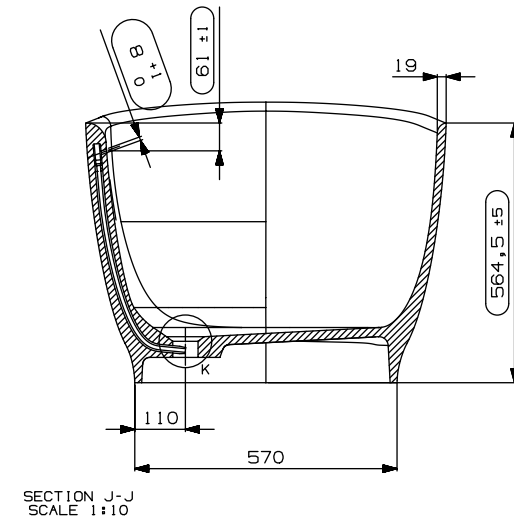

# 34 ST JOHN

Name: BEYONDSTONE SOLID SURFACE FREESTANDING BATH WITH OVERFLOW

Code: C01054\_B16

All dimensions are shown in mm