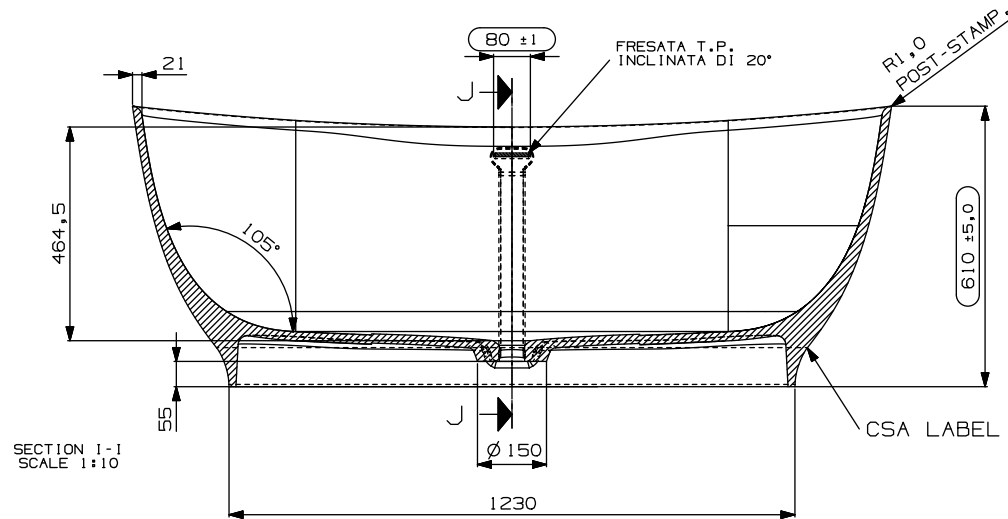

# 34 ST JOHN

Name: BEYONDSTONE SOLID SURFACE FREESTANDING BATH WITH OVERFLOW

Code: C01054\_B16

All dimensions are shown in mm