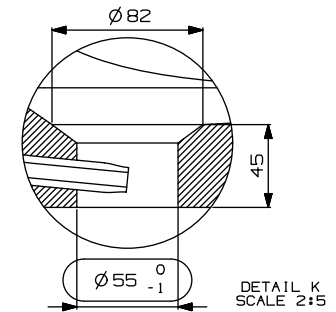

# 34 ST JOHN

Name: BEYONDSTONE SOLID SURFACE FREESTANDING BATH WITH OVERFLOW

Code: C01054\_B16

All dimensions are shown in mm