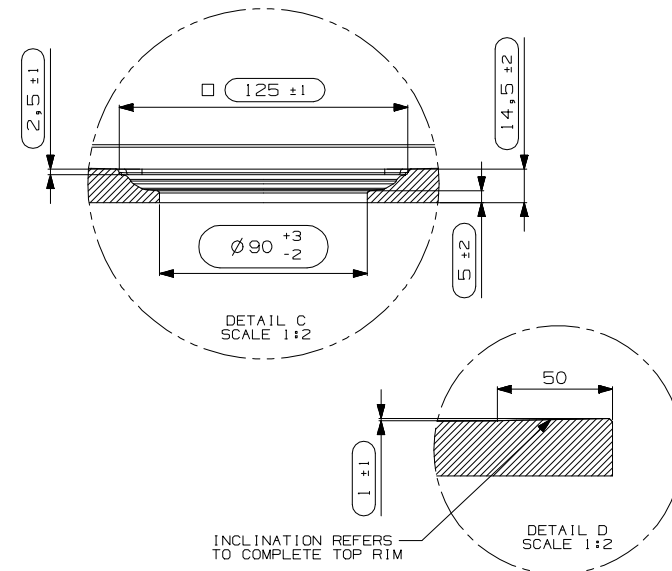

34 ST JOHN

Name: BEYONDSTONE ARDESIA 1200 X 900 TEXTURE STONE EFFECT WHITE SHOWER TRAY 25MM WITH WHITE STAINLESS STEEL DRAIN COVER AND WASTE WITH ODOUR TRAP

Code: M08348A

All dimensions are shown in mm