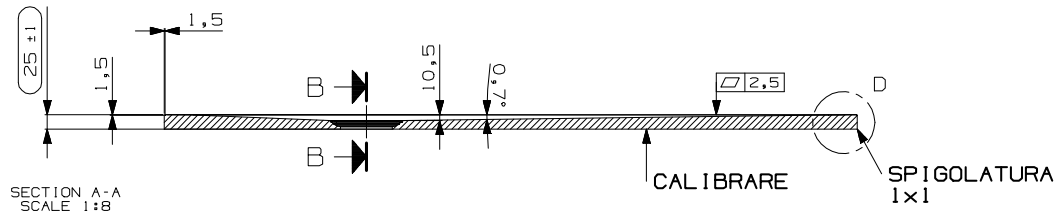

34 ST JOHN

Name: BEYONDSTONE ARDESIA 1200 X 900 TEXTURE STONE EFFECT WHITE SHOWER TRAY 25MM WITH WHITE STAINLESS STEEL DRAIN COVER AND WASTE WITH ODOUR TRAP

Code: M08348A

All dimensions are shown in mm