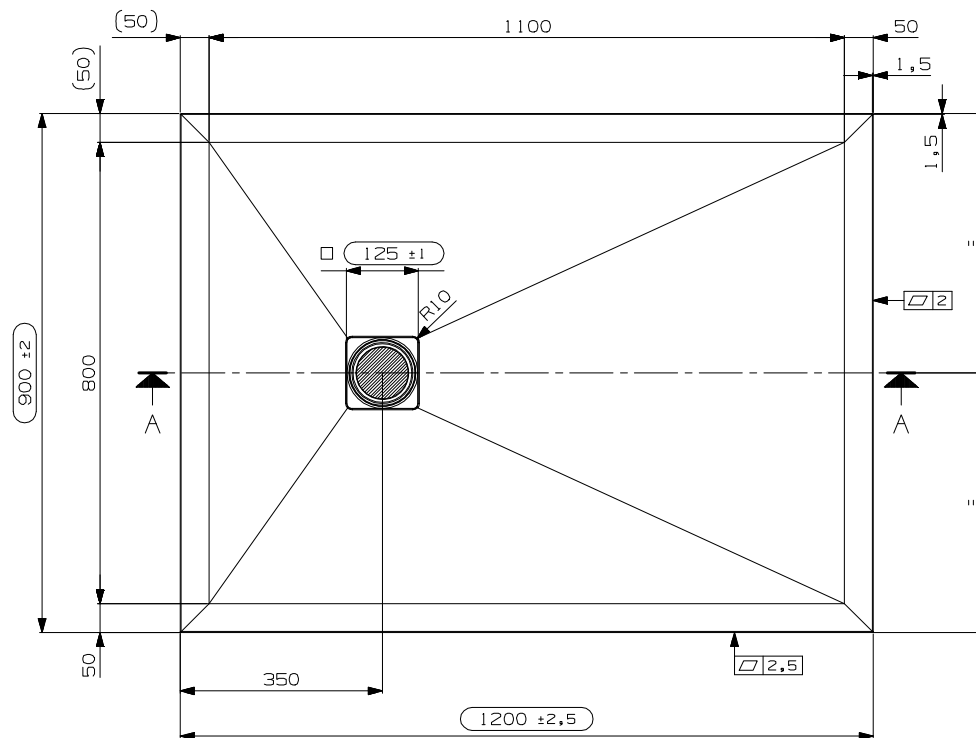

34 ST JOHN

Name: BEYONDSTONE ARDESIA 1200 X 900 TEXTURE STONE EFFECT WHITE SHOWER TRAY 25MM WITH WHITE STAINLESS STEEL DRAIN COVER AND WASTE WITH ODOUR TRAP

Code: M08348A

All dimensions are shown in mm