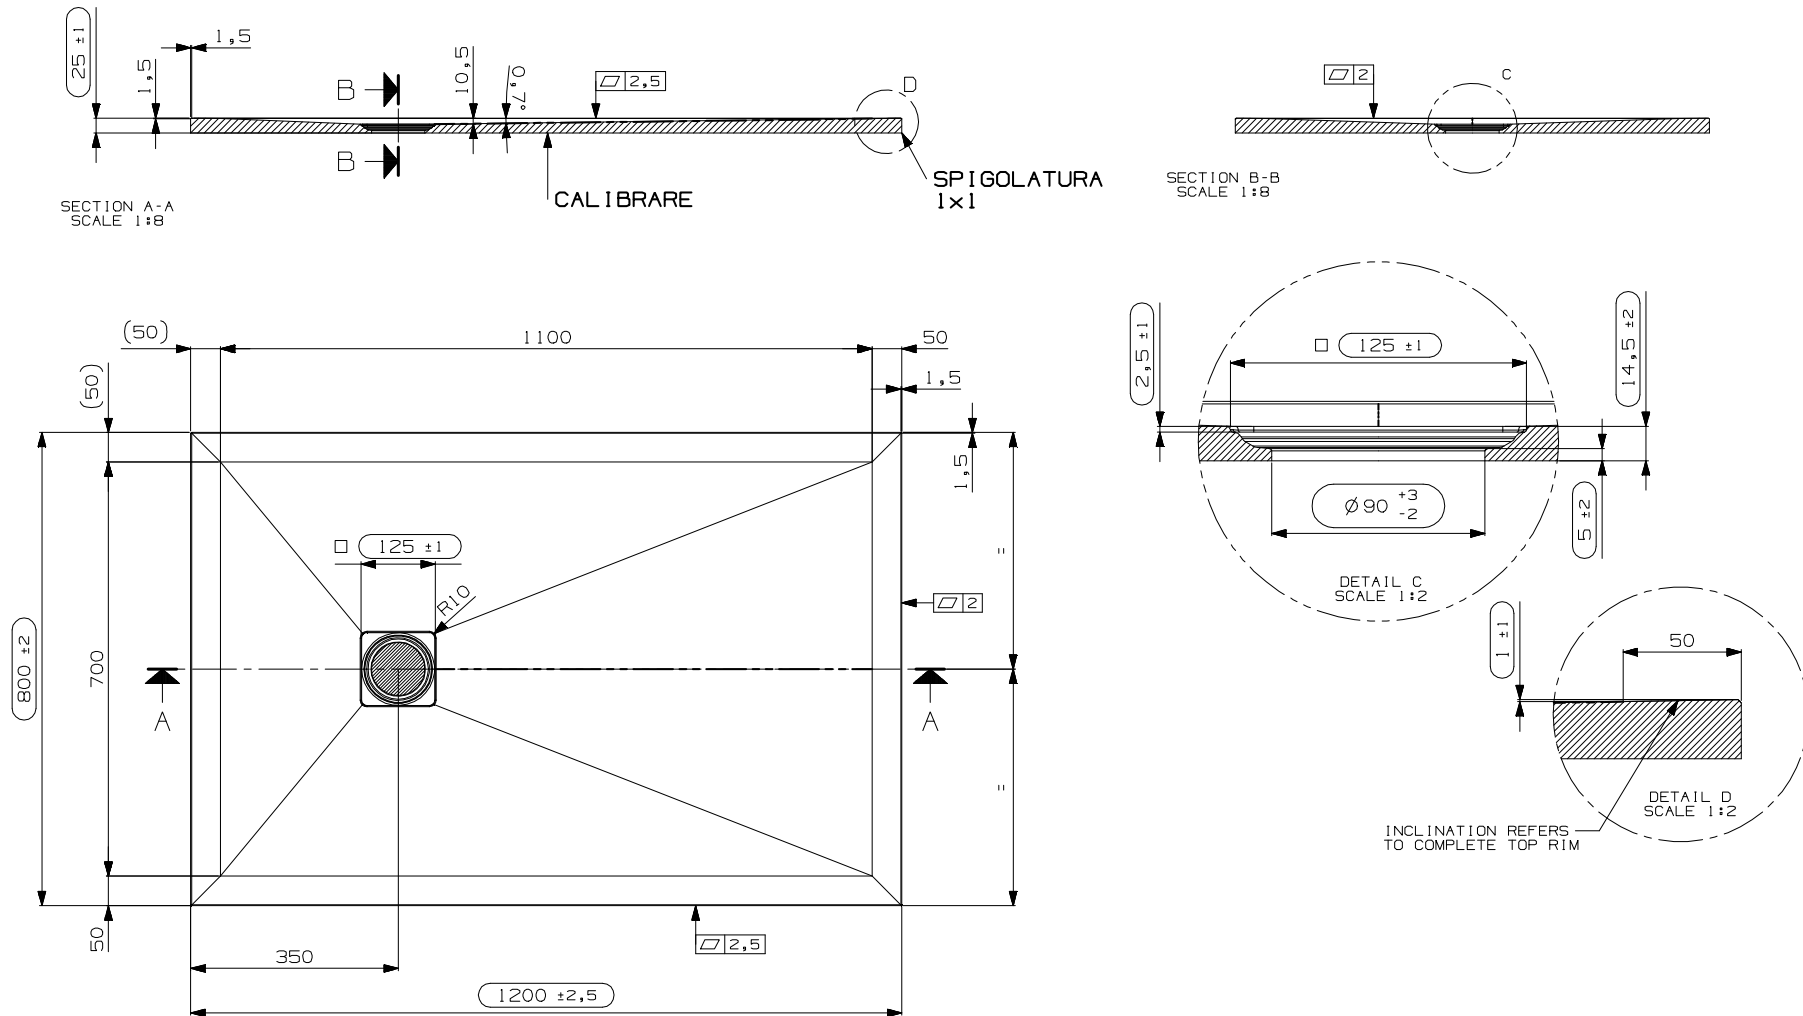

34 ST JOHN

Name: BEYONDSTONE ARDESIA 1200 X 800 TEXTURE STONE EFFECT WHITE SHOWER TRAY 25MM WITH WHITE STAINLESS STEEL DRAIN COVER AND WASTE WITH ODOUR TRAP

Code: M08338A

All dimensions are shown in mm