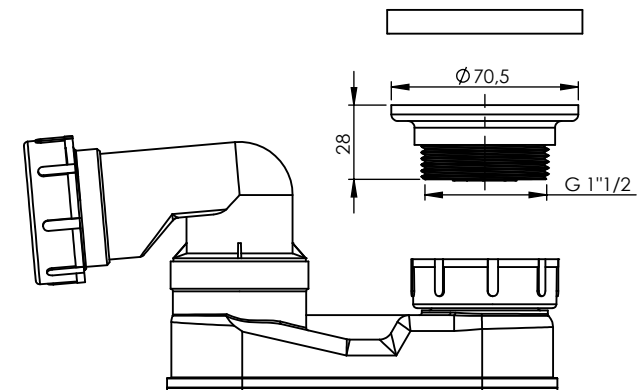

34 ST JOHN

Name: BATH WASTE KIT FOR BATH WITH OVERFLOW

Code: EACC581

All dimensions are shown in mm