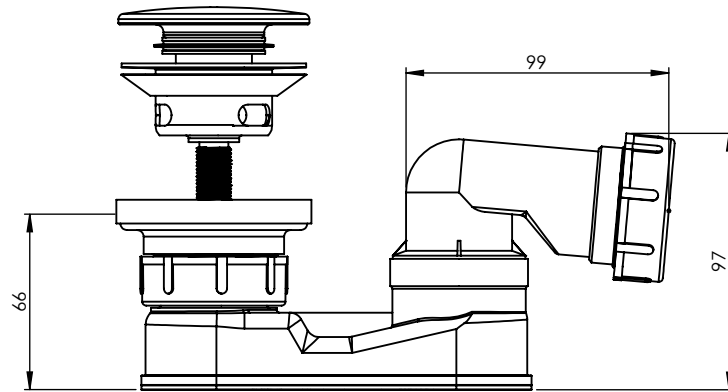

34 ST JOHN

Name: BATH WASTE KIT FOR BATH WITH OVERFLOW

Code: EACC581

All dimensions are shown in mm