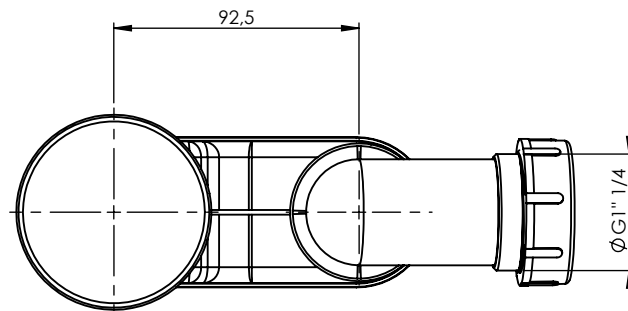

34 ST JOHN

Name: BATH WASTE KIT FOR BATH WITH OVERFLOW

Code: EACC581

All dimensions are shown in mm