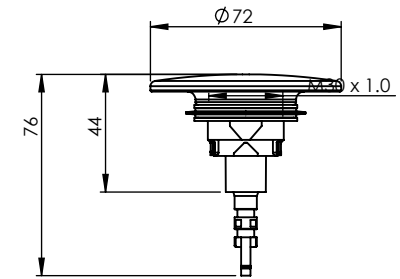

34 ST JOHN

Name: BATH WASTE KIT FOR BATH WITH OVERFLOW

Code: EACC581

All dimensions are shown in mm