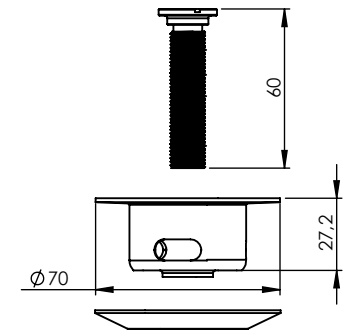

34 ST JOHN

Name: BATH WASTE KIT FOR BATH WITH OVERFLOW

Code: EACC581

All dimensions are shown in mm