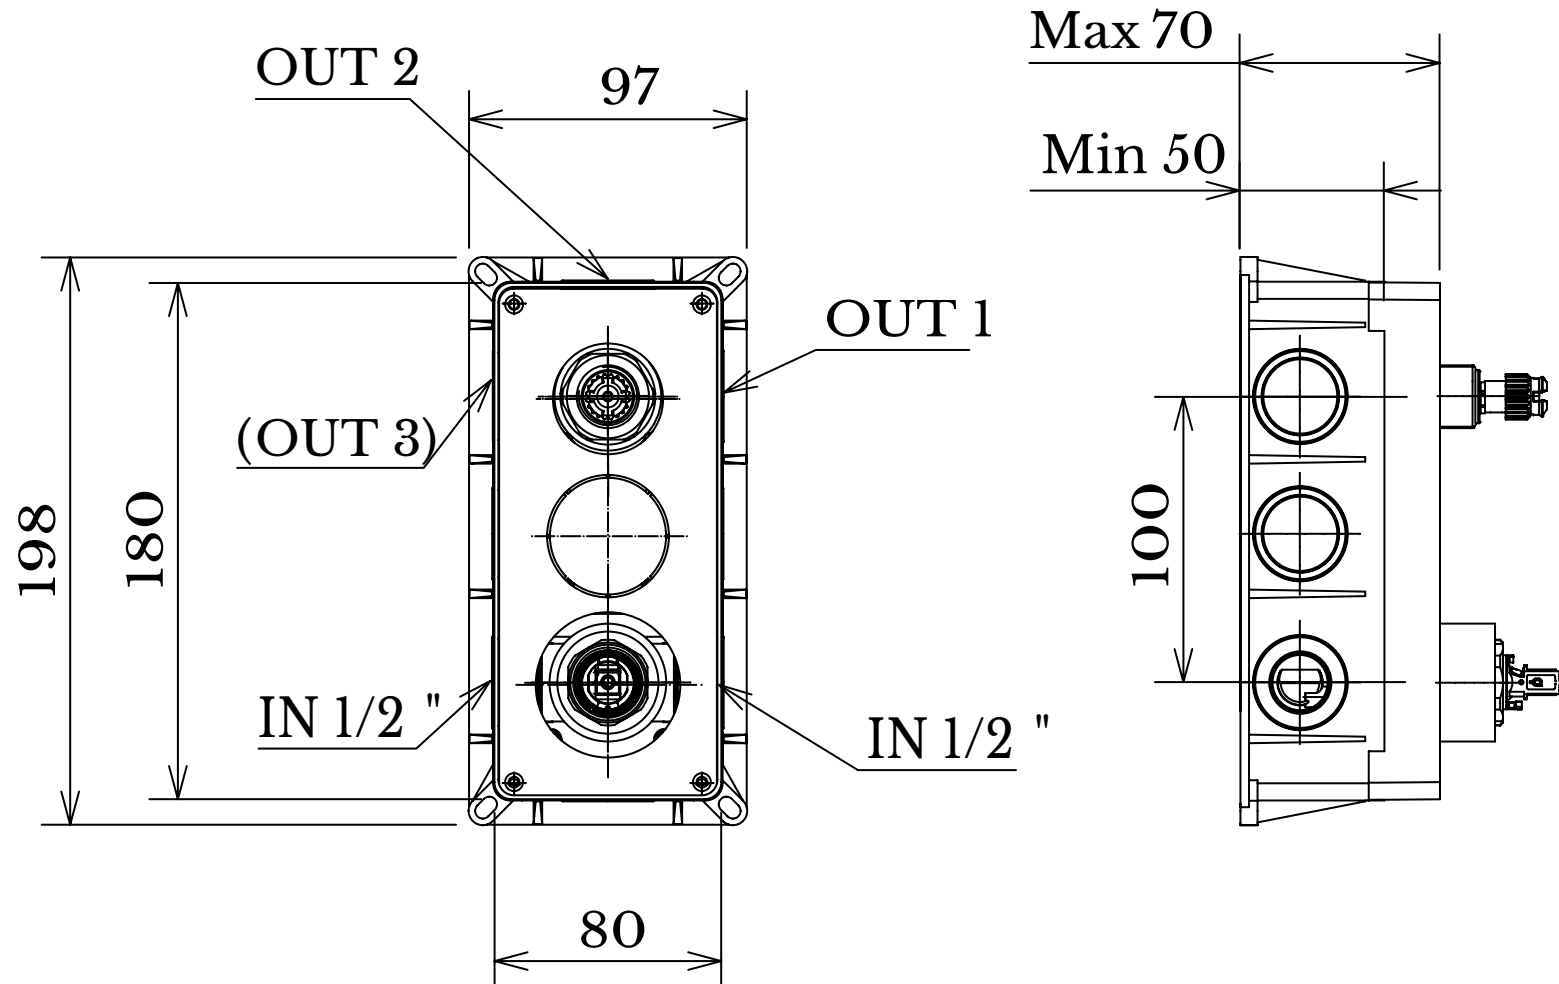

# 34STJOHN

Name: 2 EXIT MANUAL MIXER BUILT IN PART

Code: 94010

All dimensions are shown in mm