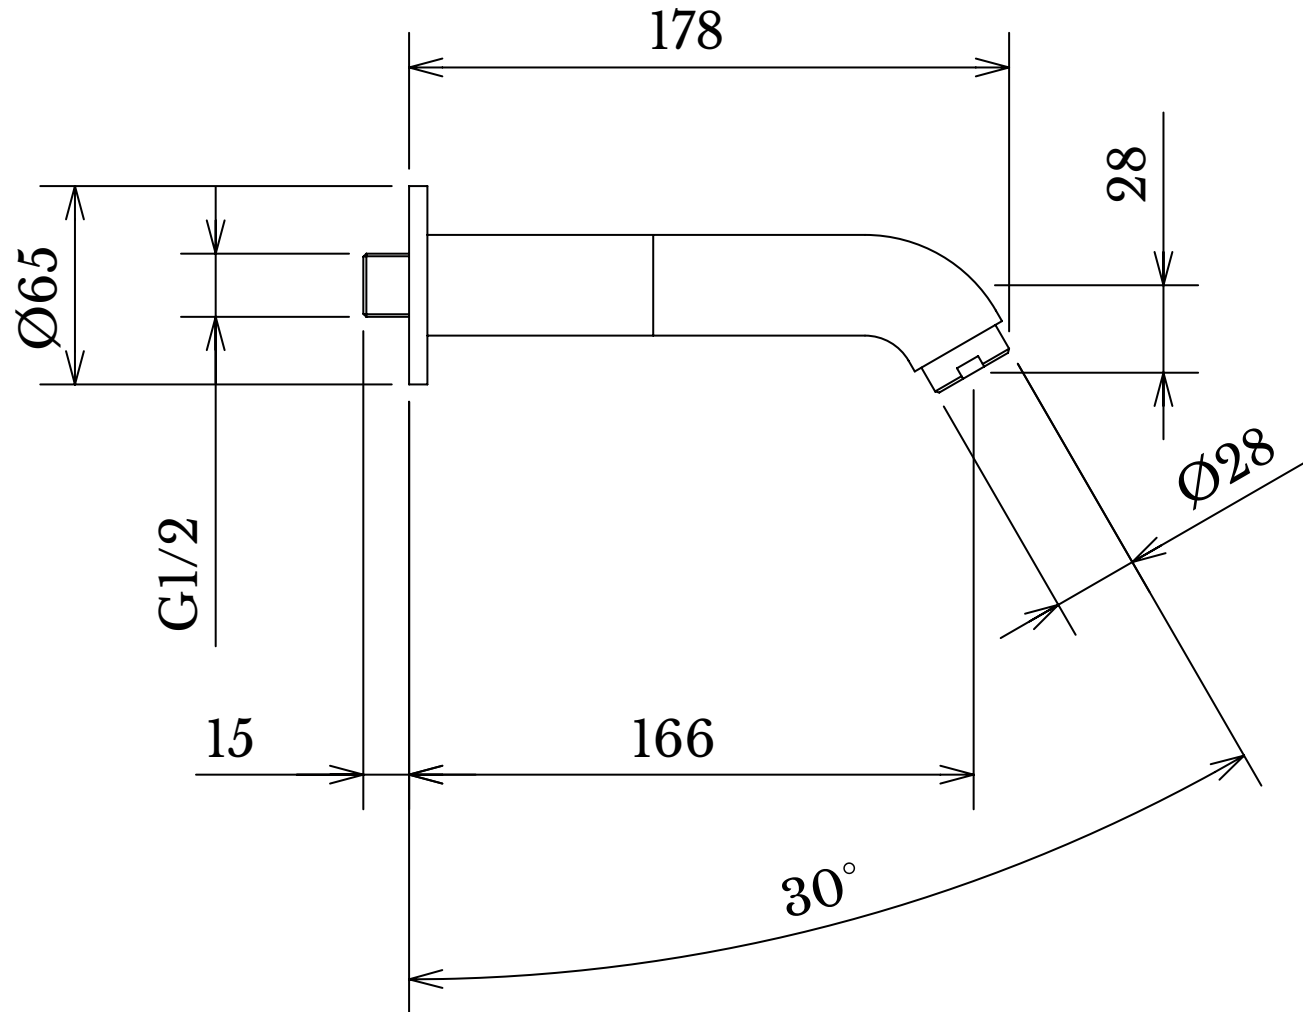

# 34ST JOHN

Name: 178MM PROJECTION BATH SPOUT

Code: 34096

All dimensions are shown in mm