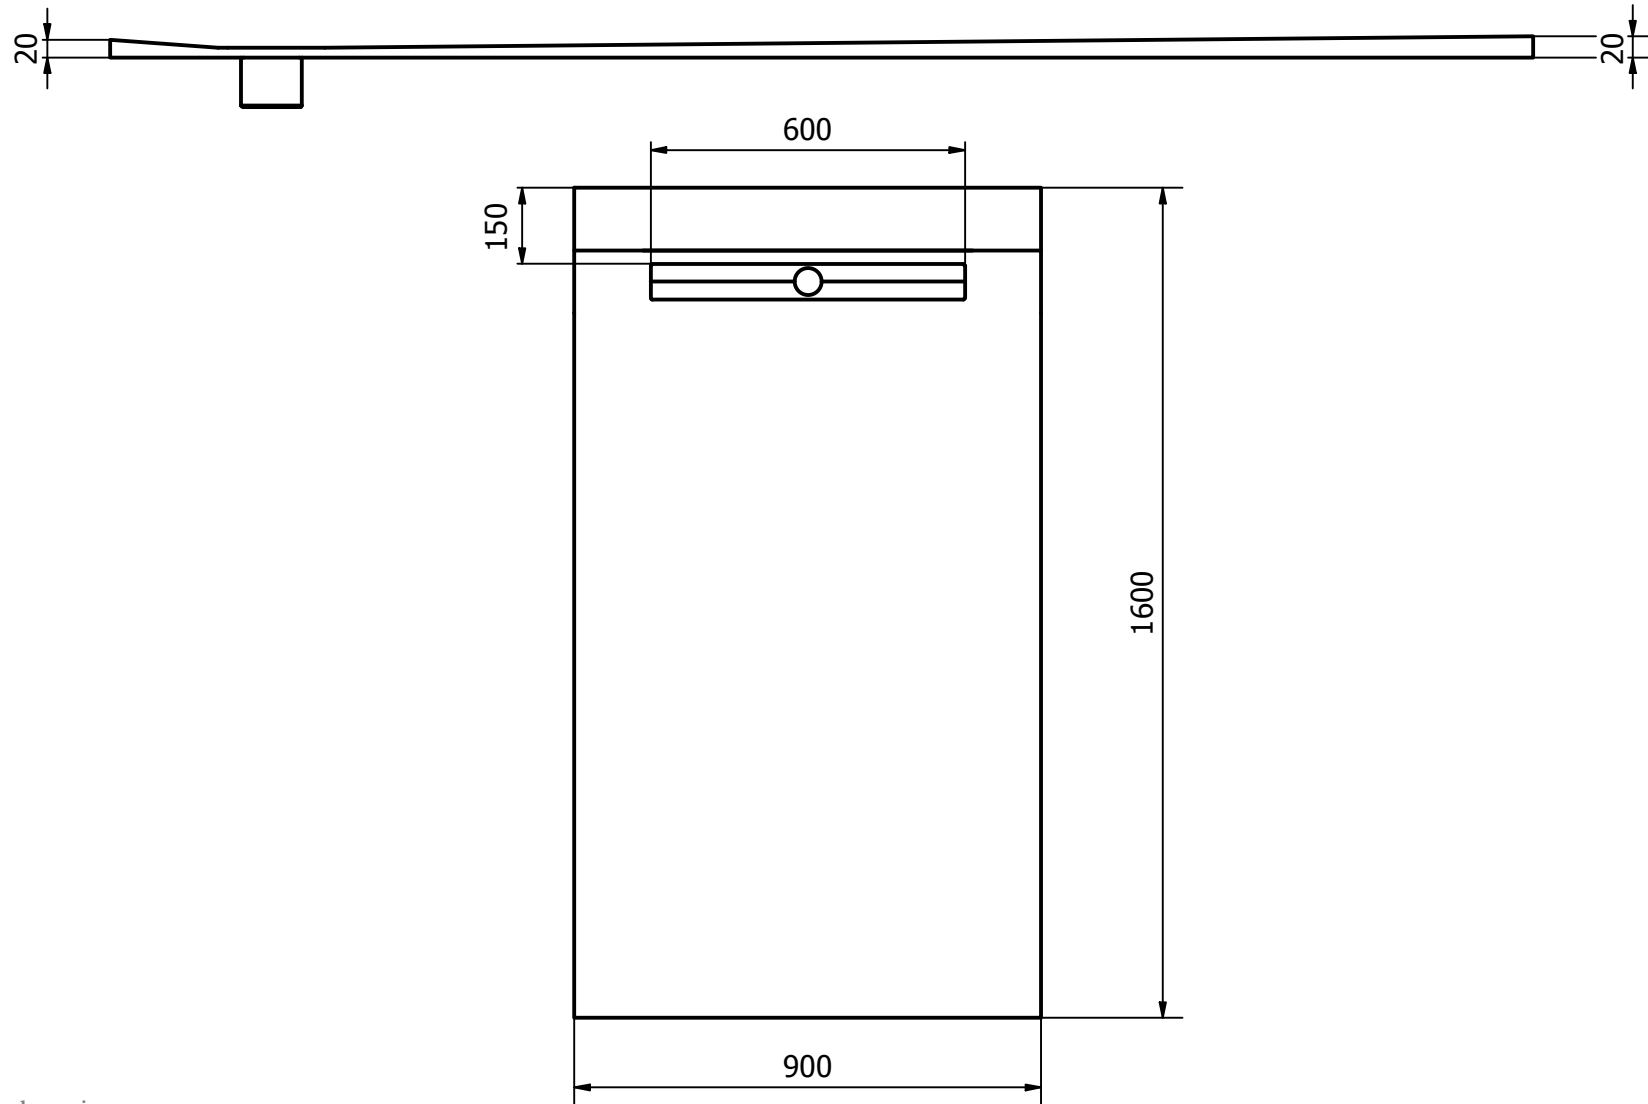

34ST JOHN

Name: 160X90 WET ROOM KIT FOR TIMBER FLOORS

Code: WB16090

All dimensions are shown in mm