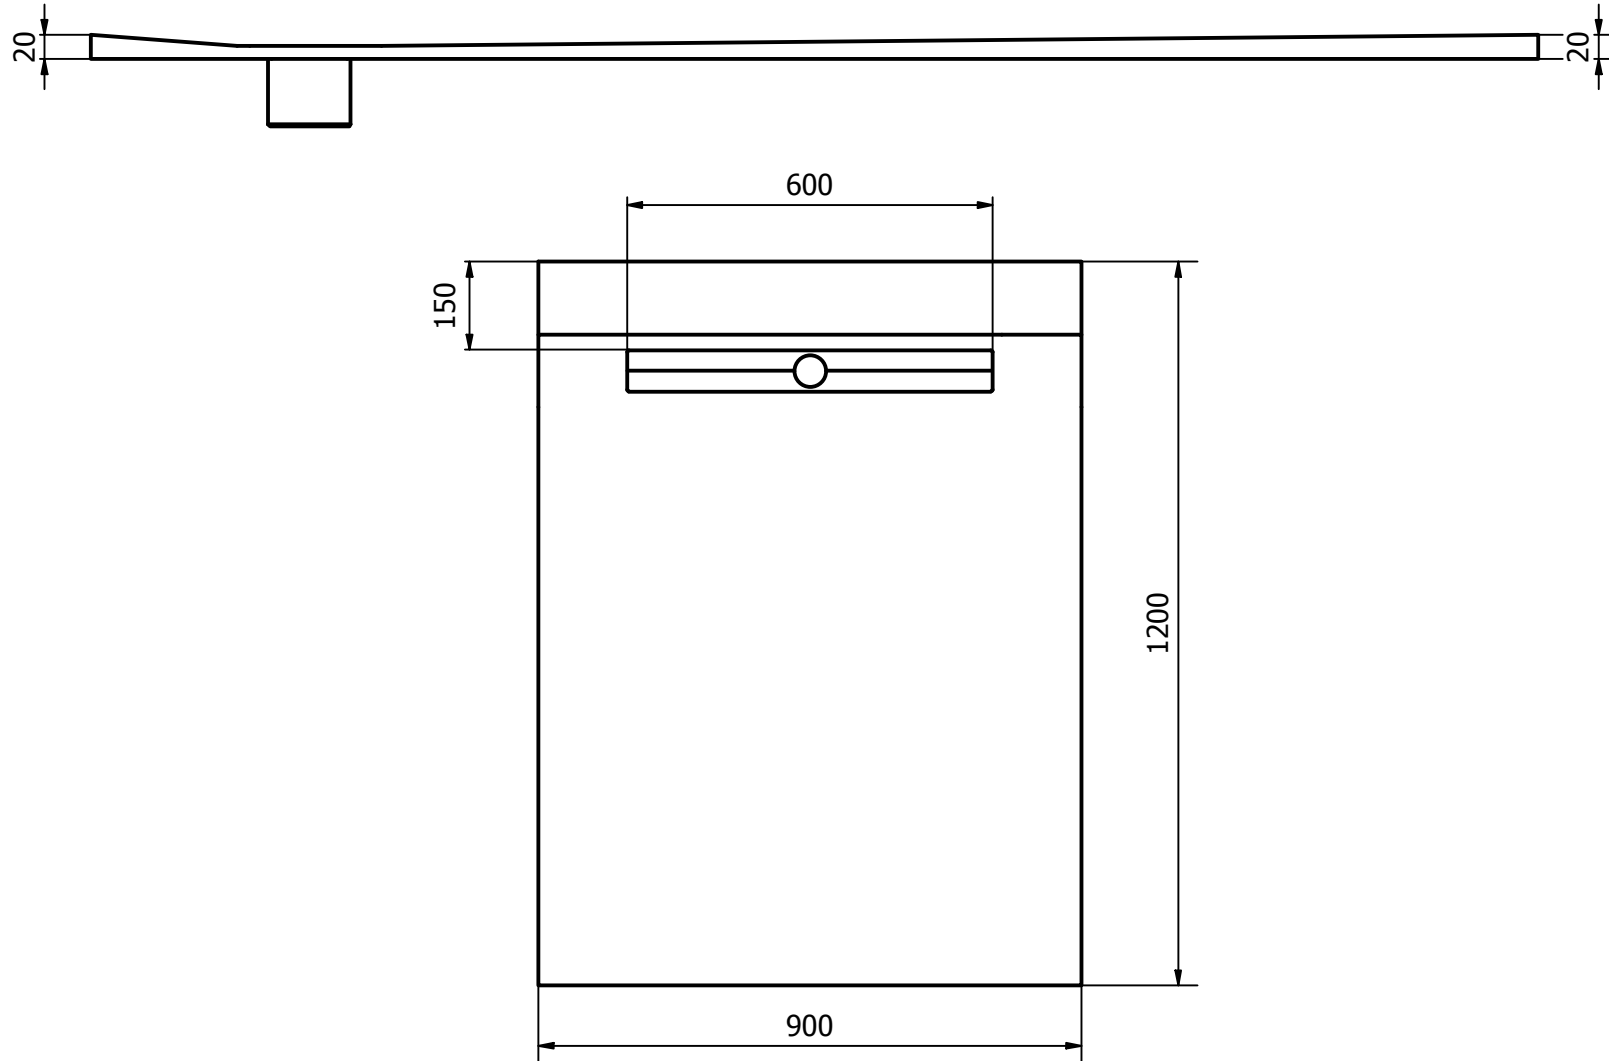

34 ST JOHN

Name: 120X90 WET ROOM KIT FOR TIMBER FLOORS

Code: WB12090

All dimensions are shown in mm