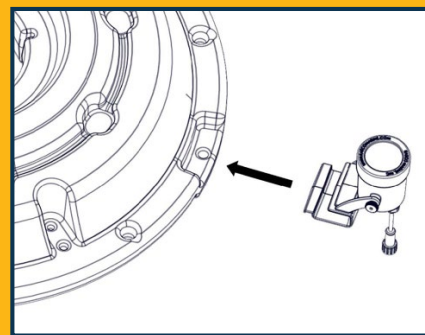

SNAP-ON LIGHT CLIPS

Snap-on clips included with RGB, Composite LED, and Stainless Steel LED systems.