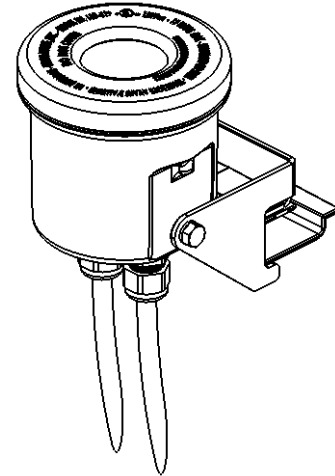

WATERGLOW LIGHTING

LEDS19 STAINLESS STEEL LIGHTING

OVERVIEW

- Daisy-chained stainless steel LED fixtures
- Colored lenses and caps
- Mounting brackets, hardware & snap-on clips
- UL, CSA, & NEC approved underwater-rated cable
- Complete set is UL/CSA Listed
- Saltwater compatible
- Packaged for easy installation and convenient shipping
- 3-year warranty

FIXTURES

- 120V, 1 phase power
- Potted and gasketed cast stainless steel fixtures
- 19-watt potted LED driver and board in each fixture
- Built-in driver thermal overload
- Clear plastic light window
- Rubber lens caps
- Set of colored lenses, including red, green, blue, and amber

BRACKETS

- Stainless steel mounting bracket
- Stainless steel hardware
- Easily adjust fixture angling with provided mounting hardware
- 4-light kits include Universal bracket for mounting to non-Kasco brand floating fountains

POWER CABLE

- 3 wire (L, N, G)
- NEMA 5-15P plug
- Flex sleeving protection for each fixture
- Optional Quick Disconnect available

SNAP-ON LIGHT CLIPS

- Molded thermoplastic attachment clips
- Easily snap onto light brackets and then onto molded float locations
- Allow for easy installation and removal of lights on Kasco floats